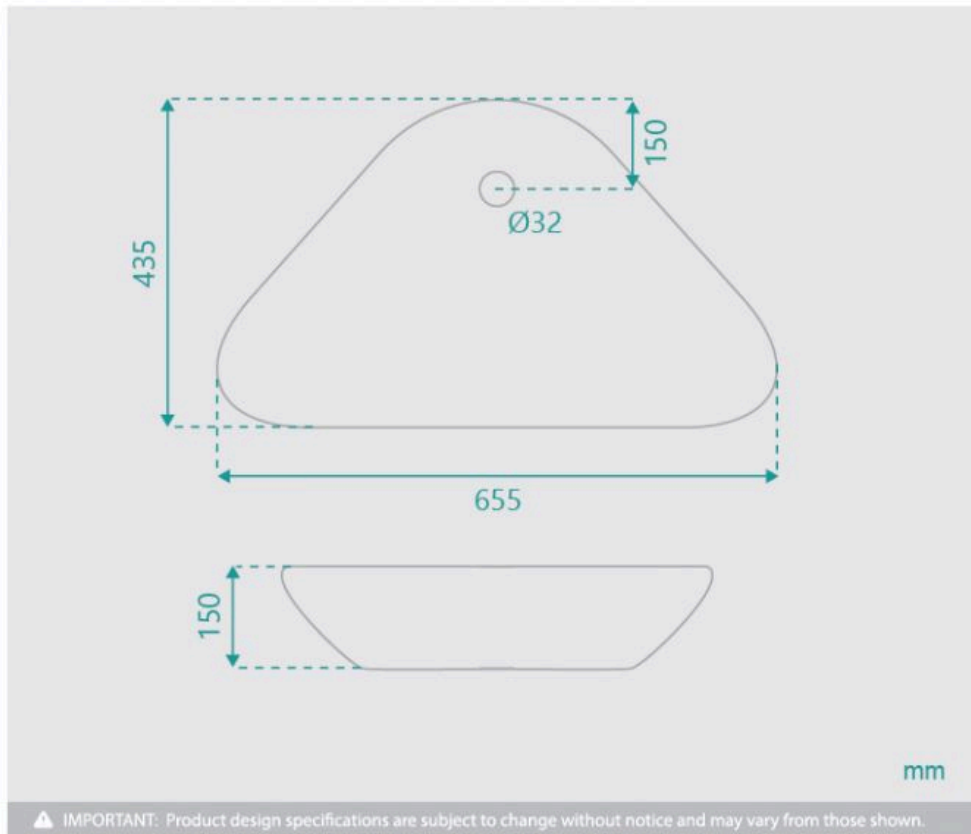

[fb @bathroomnovatione](#)

Stonehenge Ceramic Basin Large

| RM-0021