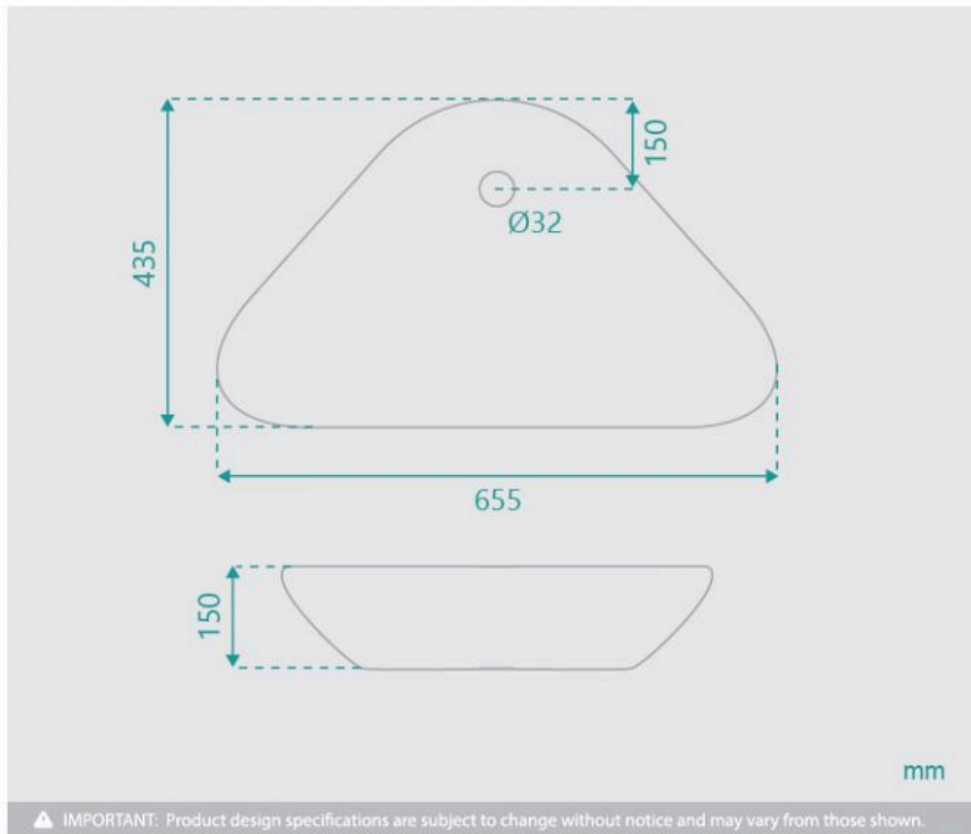

Stonehenge Ceramic Basin Large

| RM-0021