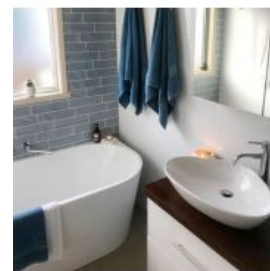

[fb @bathroomnovatione](#)