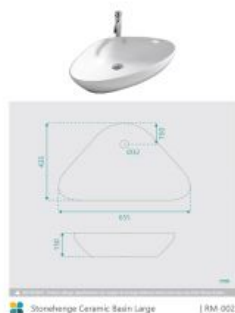

Stonehenge Ceramic Basin Large | RM-0021