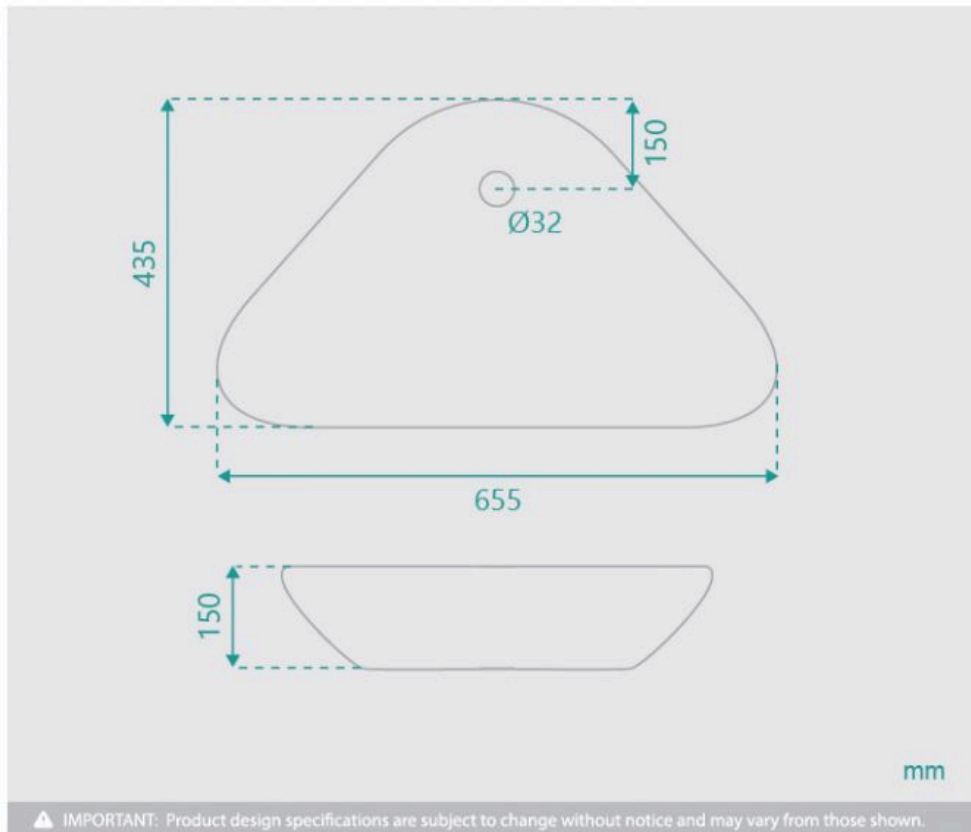

Stonehenge Ceramic Basin Large

| RM-0021