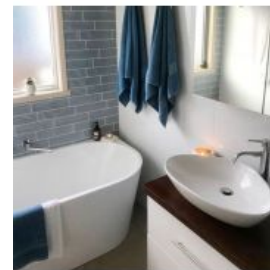

[fb @bathroomsolutions](#)