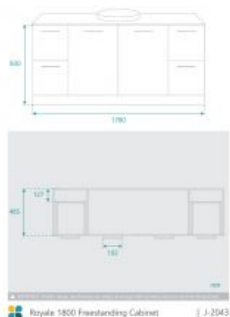

*Please note that stone and timber samples may differ from the actual product due to natural variations and batch differences. Colours displayed online may appear different due to screen settings. Standard stone benchtops include basin cut-outs without pre-drilled tap holes. Timber benchtops are supplied without holes, allowing for installation flexibility.

Vanities, 1800mm Vanities, White, Freestanding Vanities, Gloss, White, Mid Year Sale