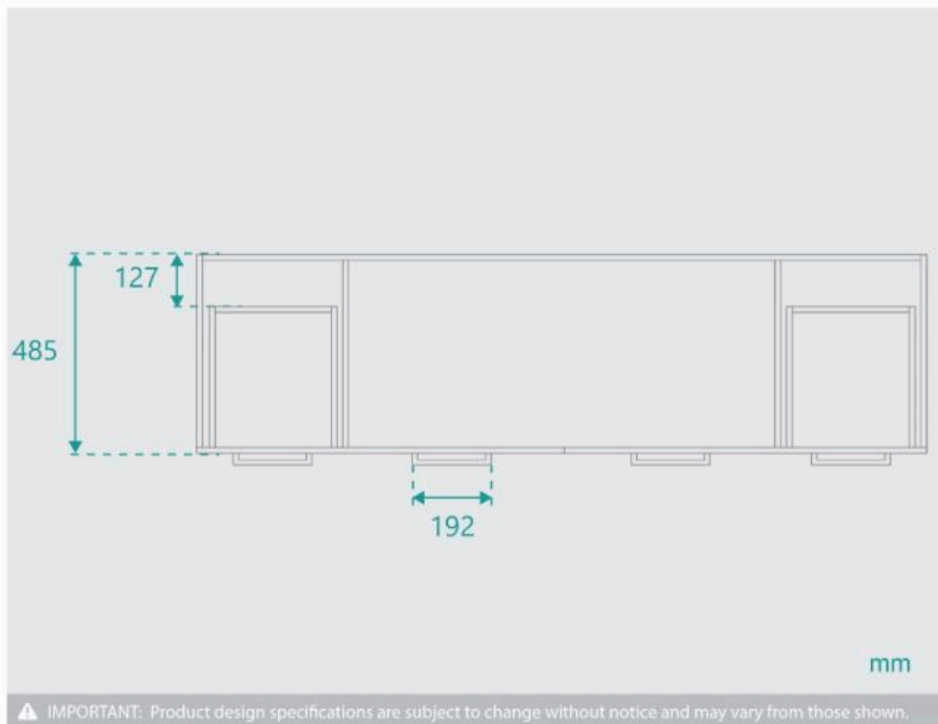

Royale 1800 Freestanding Cabinet

| J-2043