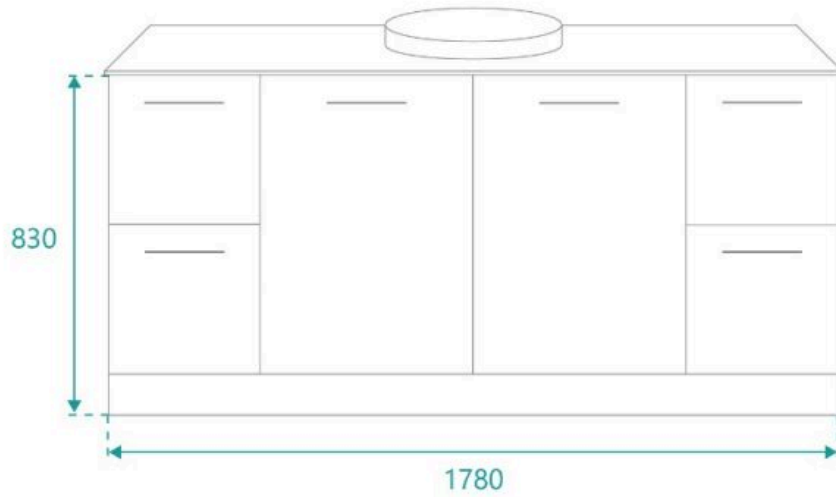

Royale 1800 Freestanding Cabinet

| J-2043