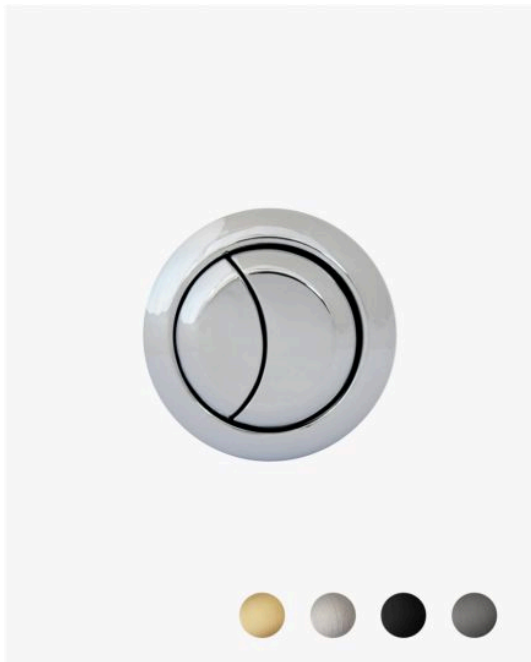

## Toilet Flush Button Round

SKU#: TBR-5319

**\$55.20**

~~\$69~~

### FINISH OPTION

Diameter: 58mm

Construction: ABS with PVD Finish

Suitable for: Toilet Cisterns and Toilet Suites

Warranty: 3 Year Product Warranty

Our round toilet flush buttons are now available in a range of colours to suit your overall bathroom aesthetic.

Select from a range of popular colours including chrome, brushed gold, brushed nickel, matte black and gun metal.

Made from quality ABS with PVD finish perfect for durability as well as long lasting use.

These round toilet flush buttons can be paired with our [Rosa Range](#) to complete your bathroom look.

Featuring the standard half and full flush dual button and created to suit toilets from our [Toilet Range](#).