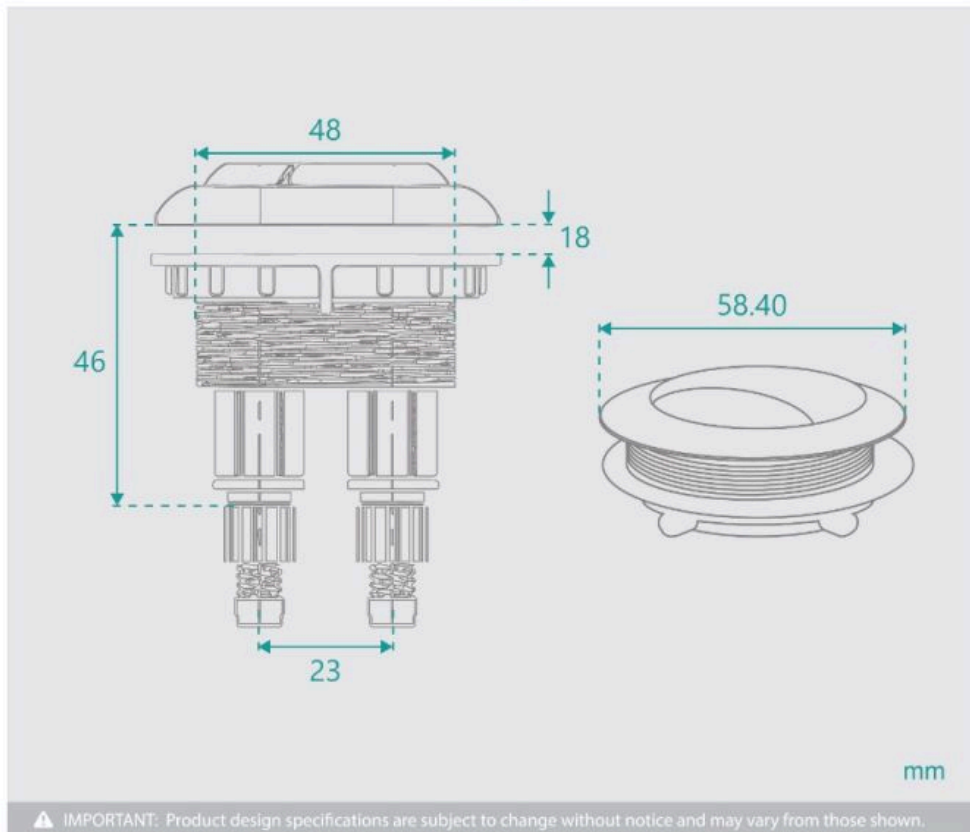

Round Toilet Button

| TBR-5319