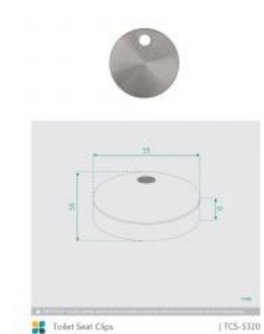

Our toilet clips are now available in a variety of colours to help match your toilet space with your bathroom tapware.

These toilet clips are available in a variety of classic colours including stainless steel, brushed gold, matte black, and gunmetal.

The brush gold toilet clip with fixing set is created from long lasting PVD to create the perfect gold finish. Our matte black and gunmetal styles have been constructed from electroplating for durability purposes.

Complete the look with our [Rosa Range](#) and [Toilet Buttons](#) to enhance your overall bathroom aesthetic.