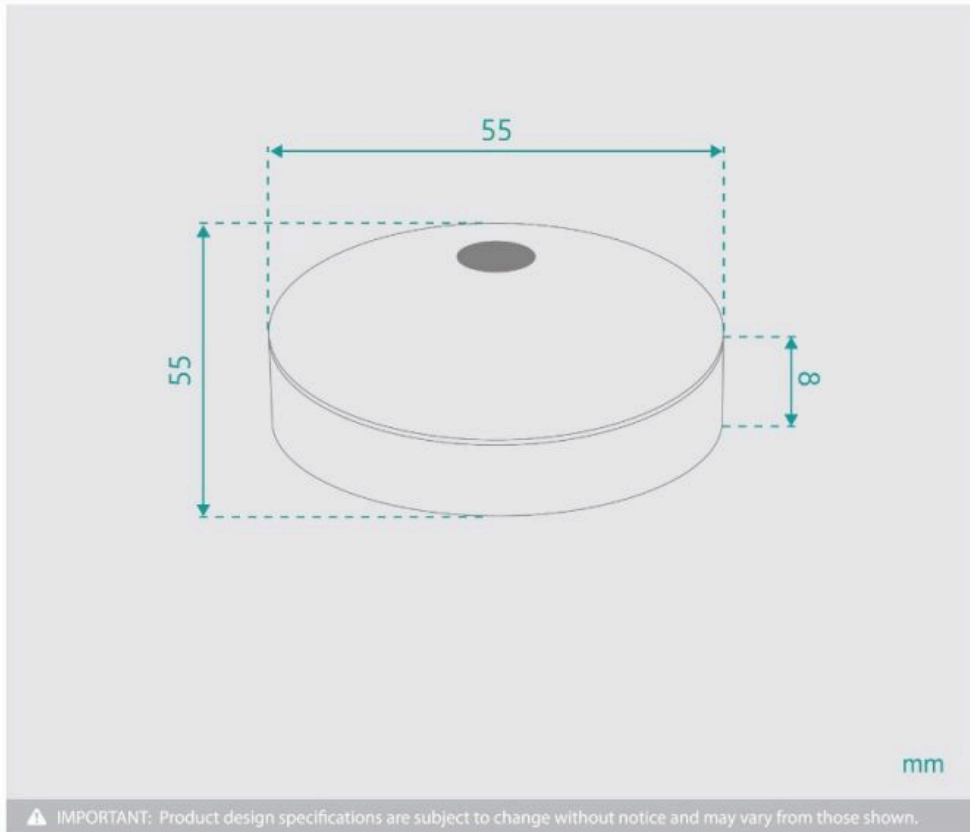

▲ IMPORTANT: Product design specifications are subject to change without notice and may vary from those shown.

Toilet Seat Clips

| TCS-5320