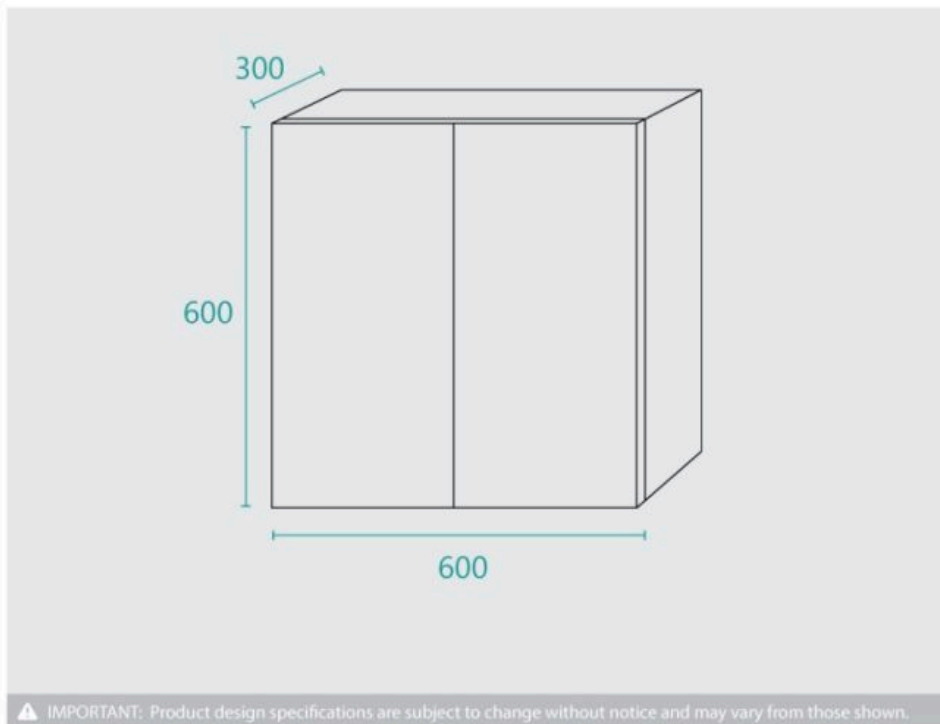

Avail Laundry Overhead 600

| LS-2001