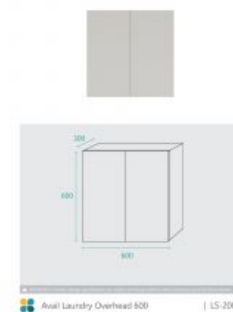

The Avail Overhead Storage Cabinet, measuring at a compact size of 600mm, can easily be wall mounted over a laundry cabinet to optimise your laundry storage.

With its soft closing two-door cabinet and convenient finger pull open function this cabinet offers a solution to your laundry storage needs.

Combining a sleek classic design with a traditional white high gloss finish, perfect for bathroom areas requiring extra storage space.

The Avail Overhead Storage Cabinet offers a great option for kitchens needing additional storage space, complete with adjustable shelves.