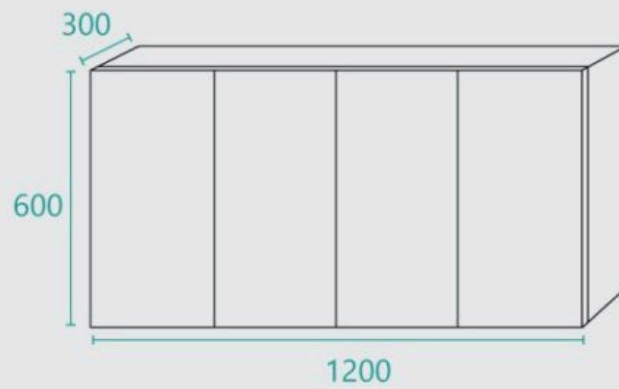

⚠ IMPORTANT: Product design specifications are subject to change without notice and may vary from those shown.

Avail Laundry Overhead 1200

| LS-2002