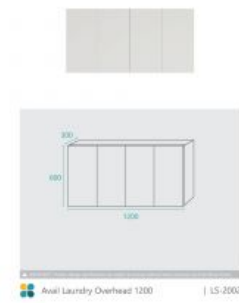

Avail Overhead Storage Cabinet 1200

SKU#: LC-0004

$279.20

~~$349~~

Cabinet Size: 1200mm x 300mm x 600mm

Cabinet Finish: White High Gloss

Handle: Fingerpull

Configuration: 4 Door Cabinet

Warranty: 2 Year Product Warranty

The Avail Overhead Storage Cabinet, measuring at a compact size of 1200mm, can easily be wall mounted over a laundry cabinet to optimise your laundry storage. With its soft closing two-door cabinet and convenient finger pull open function this cabinet offers a solution to your laundry storage needs. Combining a sleek classic design with a traditional white high gloss finish, perfect for bathroom areas requiring extra storage space. The Avail Overhead Storage Cabinet offers a great option for kitchens needing additional storage space, complete with adjustable shelves.

Shop our [Avail Laundry Cabinet](#) for a perfect cabinet and overhead set.