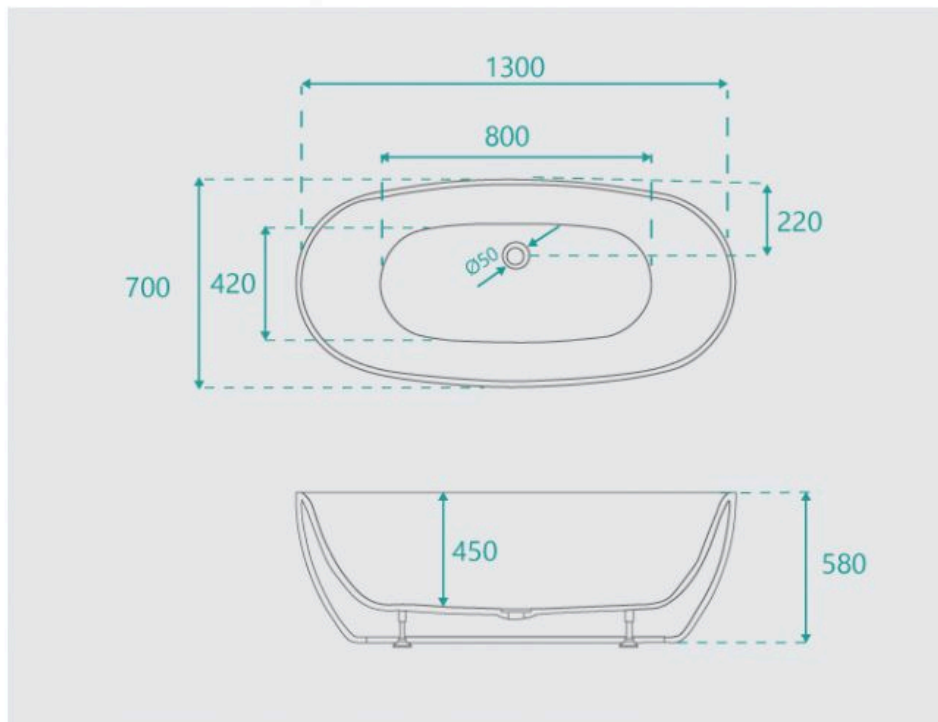

### BATH CADDY OPTION

Length: 1300mm

Width: 700mm

Height: 580mm

Installation: Freestanding

Configuration: Self-supporting base and frame with adjustable legs

Construction: Sanitary grade acrylic with solid fiberglass reinforcement

Capacity: 130L

Warranty: 7 Year Product Warranty

Bathtubs are the natural focal point of a bathroom. Make a statement with the beautiful Ariana 1300 freestanding bath with soft curves that will add character and personality to any bathroom design.

A freestanding bath is the ultimate choice in luxury and elegance, however if you're working with a smaller space you may have resigned yourself to needing to sacrifice this stylistic choice. This is not the case with the Ariana 1300 freestanding bath - its smaller design is suited to any sized bathroom - big or small.

This gorgeous bathtub is also available in [1500mm](#).

Ariana 1300 Freestanding Bath

| B-4020