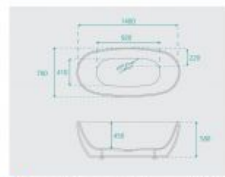

Ariana 1400 Freestanding Bath | B-4021