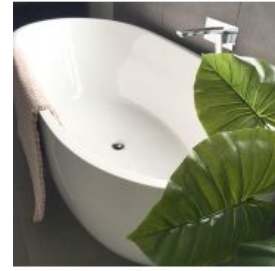

@styling.loftrent