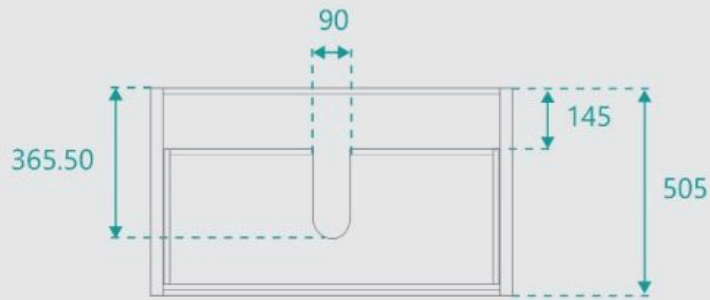

mm

⚠ IMPORTANT: Product design specifications are subject to change without notice and may vary from those shown.

Palazzo 900 Freestanding Cabinet

| J-2055