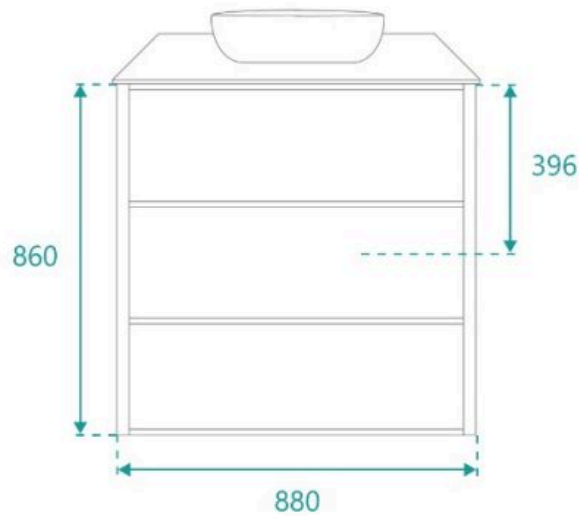

mm

⚠ IMPORTANT: Product design specifications are subject to change without notice and may vary from those shown.

Palazzo 900 Freestanding Cabinet

| J-2055