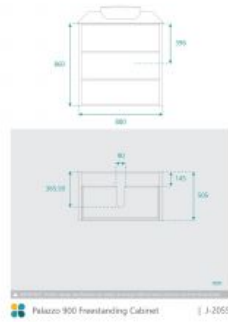

Vanities, 900mm Vanities, White, Freestanding Vanities, Gloss, White, Mid Year Sale