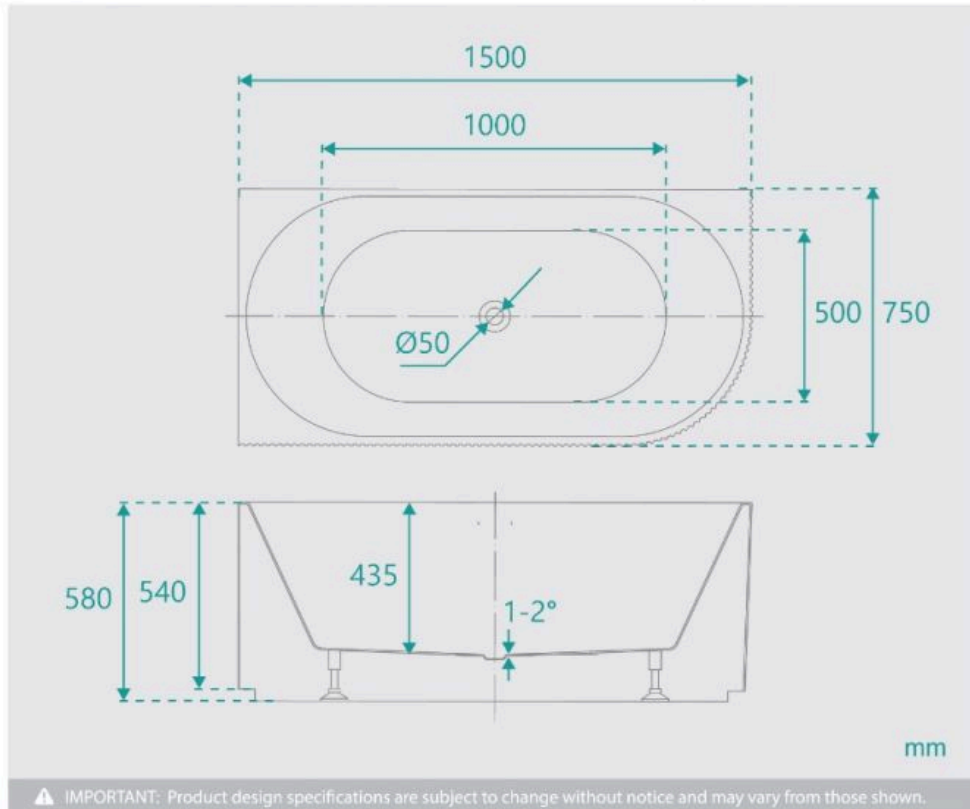

Height: 580mm

Installation: Back to Left Corner

Configuration: Self-supporting base and frame with adjustable legs

Construction: Sanitary grade acrylic with solid fiberglass reinforcement

Key Features: High quality sanitary acrylic, double wall insulated for heat retention, easy installation, reinforced for durability

Our fluted back to left corner bathtub in 1500mm presents a unique groove texture pattern and round shape.

Made from sanitary grade acrylic with solid fiberglass reinforcement, these bathtubs are designed to be easy to clean as they are mostly nestled to one corner of your bathroom.

The Harper fluted back to left corner bathtub is a versatile design, created to be a visual statement piece for your desired bathroom area.

Featuring a high white gloss finish, this distinctive vertical ribbed pattern is designed to add style to your bathroom space and compliment your overall bathroom aesthetic.

Our extensive catalogue of bathtubs feature freestanding, back to wall and corner bath designs.

View our range of baths available in 1500mm, 1700mm in a white high gloss or matte white finish.

Discover our range of fluted basins and freestanding tapware or wall mounted tapware to complete your bathroom look.