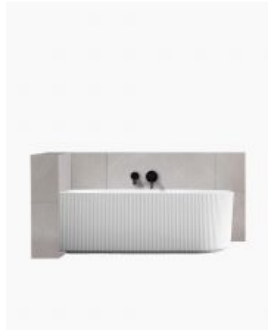

Finish: White High Gloss

Overflow: No

Waste: Standard Plug & Waste included

Capacity: 258L

Warranty: 7 Year Product Warranty

Create space in your bathroom with our latest fluted range available in a back to left corner design.

Our fluted back to left corner bathtub in 1500mm presents a unique groove texture pattern and round shape.

Made from sanitary grade acrylic with solid fiberglass reinforcement, these bathtubs are designed to be easy to clean as they are mostly nestled to one corner of your bathroom.

The Harper fluted back to left corner bathtub is a versatile design, created to be a visual statement piece for your desired bathroom area.

Featuring a high white gloss finish, this distinctive vertical ribbed pattern is designed to add style to your bathroom space and compliment your overall bathroom aesthetic.

Our extensive catalogue of bathtubs feature freestanding, back to wall and corner bath designs.

View our range of baths available in 1500mm, 1700mm in a white high gloss or matte white finish.

Discover our range of fluted basins and freestanding tapware or wall mounted tapware to complete your bathroom look.