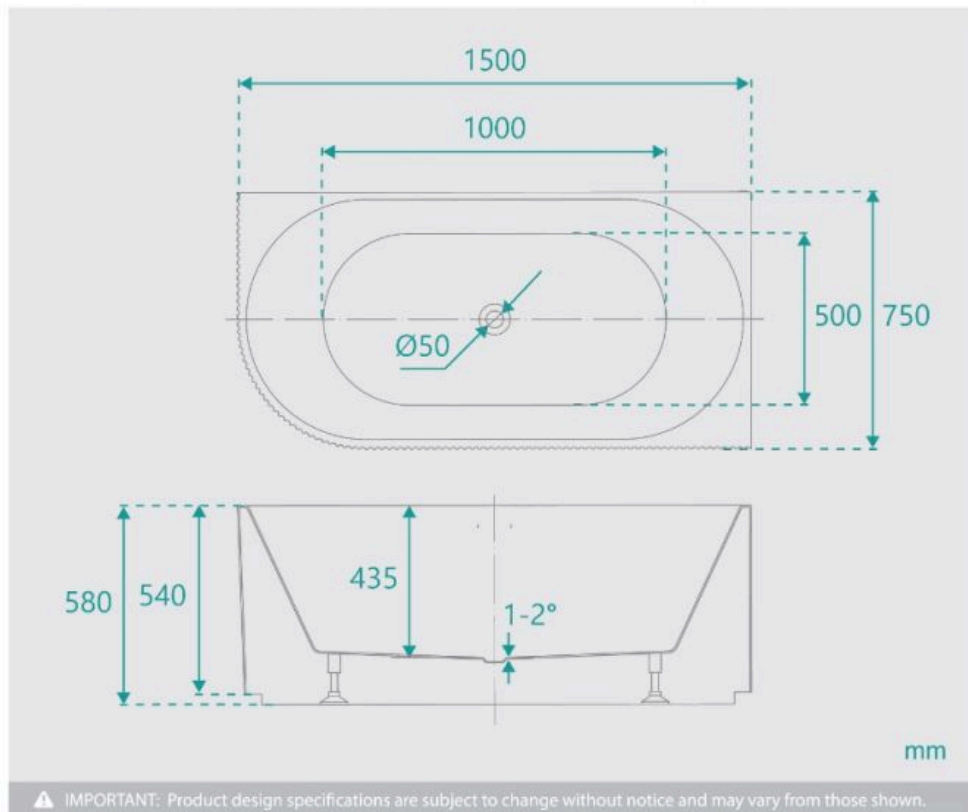

Harper Right Corner Fluted Bath 1500 | 18-4071

Harper Right Corner Fluted Bathtub 1500

| B-4071