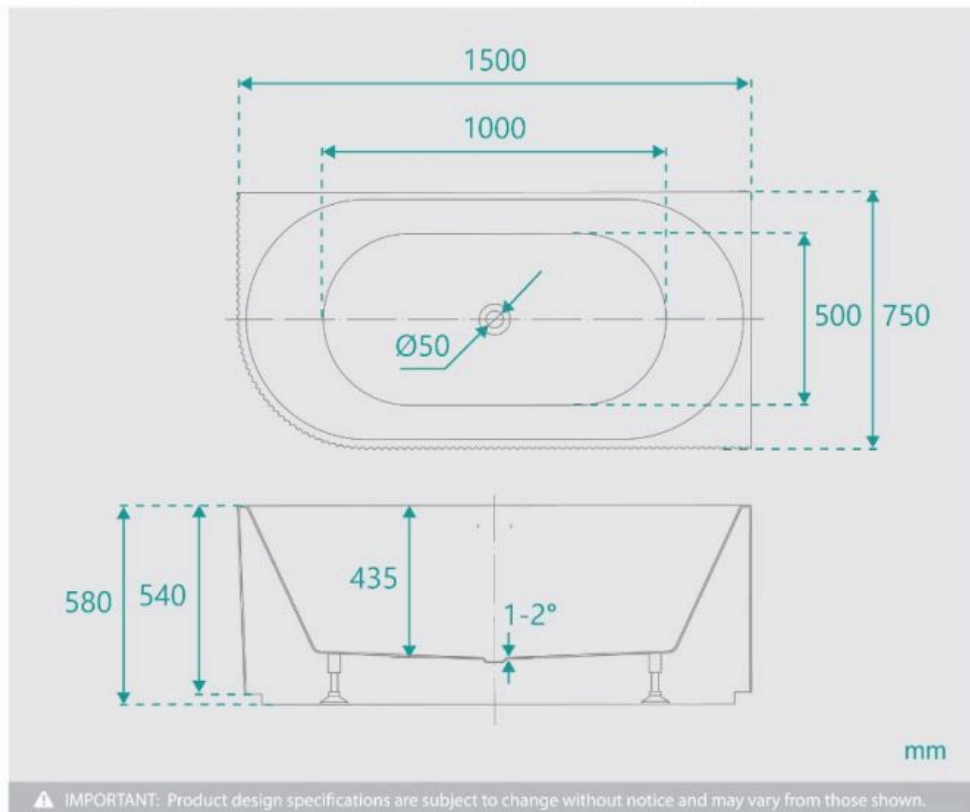

Harper Right Corner Fluted Bath 1500 | 18-4071

Harper Right Corner Fluted Bathtub 1500

| B-4071