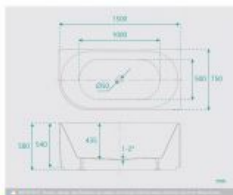

Harper Right Corner Fluted Bath 1500 | 18-4071