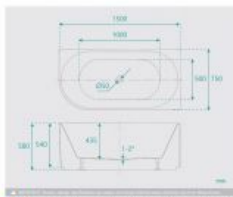

Harper Right Corner Fluted Bath 1500 | 18-4071