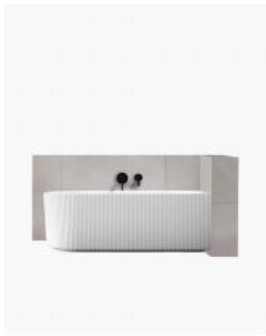

Harper Right Corner Fluted Bath 1500 | 18-4071