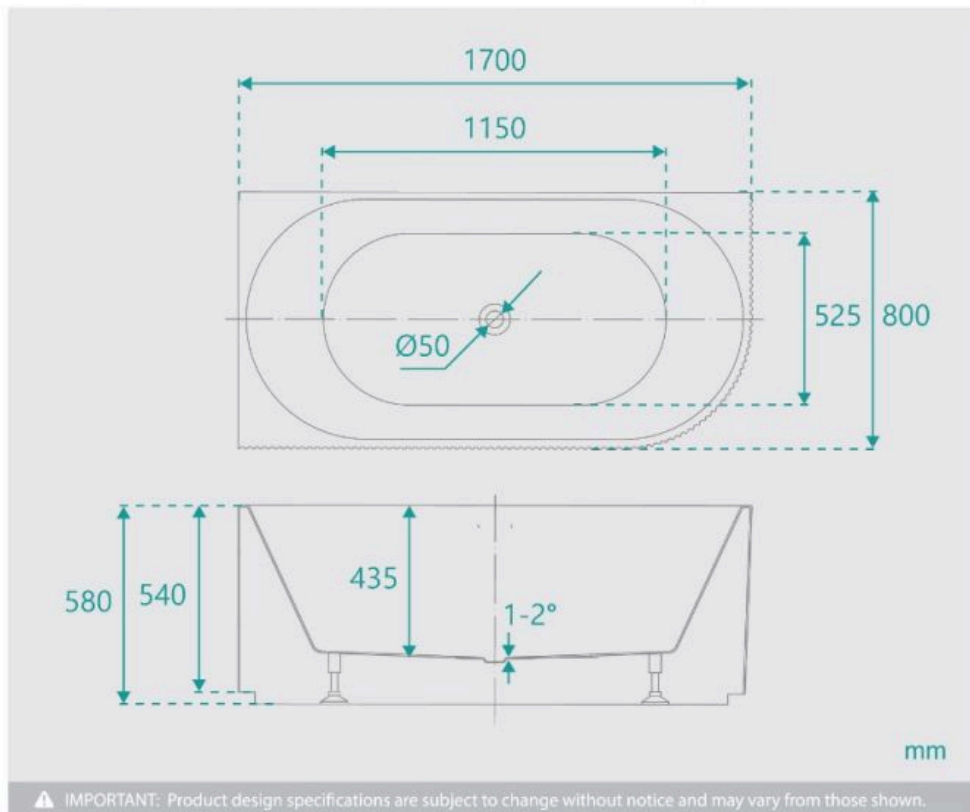

Height: 580mm

Installation: Back to Left Corner

Configuration: Self-supporting base and frame with adjustable legs

Construction: Sanitary grade acrylic with solid fiberglass reinforcement

Key Features: High quality sanitary acrylic, double wall insulated for heat retention, easy installation, reinforced for durability

Our fluted 1700mm corner bathtubs presents a unique groove texture pattern and sleek round shape.

Made from sanitary grade acrylic with solid fiberglass reinforcement, these bathtubs are designed to be easy to clean as they are mostly nestled to one corner of your bathroom.

The Harper fluted back to left corner bathtub is a versatile design made from sanitary grade acrylic with solid fiberglass reinforcement for durability.

Featuring a high white gloss finish, this distinctive vertical ribbed pattern is designed to add style to your bathroom space and compliment your overall bathroom aesthetic.

Our extensive catalogue of bathtubs feature freestanding, back to wall and corner bath designs.

View our range of baths available in 1500mm, 1700mm in a white high gloss or matte white finish.

Discover our range of fluted basins and freestanding tapware or wall mounted tapware to complete your bathroom look.