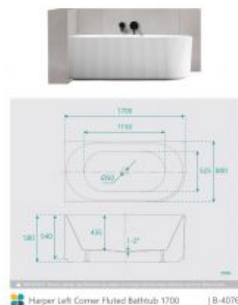

Finish: White High Gloss

Overflow: No

Waste: Standard Plug & Waste included

Capacity: 334L

Warranty: 7 Year Product Warranty

Make a statement and space in your bathroom with our 1700mm back to left corner fluted bathtub.

Our fluted 1700mm corner bathtubs presents a unique groove texture pattern and sleek round shape.

Made from sanitary grade acrylic with solid fiberglass reinforcement, these bathtubs are designed to be easy to clean as they are mostly nestled to one corner of your bathroom.

The Harper fluted back to left corner bathtub is a versatile design made from sanitary grade acrylic with solid fiberglass reinforcement for durability.

Featuring a high white gloss finish, this distinctive vertical ribbed pattern is designed to add style to your bathroom space and compliment your overall bathroom aesthetic.

Our extensive catalogue of bathtubs feature freestanding, back to wall and corner bath designs.

View our range of baths available in 1500mm, 1700mm in a white high gloss or matte white finish.

Discover our range of fluted basins and freestanding tapware or wall mounted tapware to complete your bathroom look.