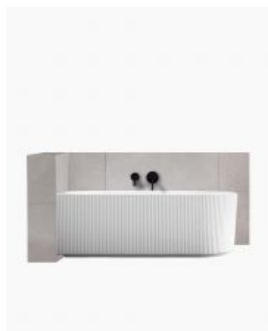

Finish: White High Gloss

Overflow: No

Waste: Standard Plug & Waste included

Capacity: 334L

Warranty: 7 Year Product Warranty

Make a statement and space in your bathroom with our 1700mm back to left corner fluted bathtub.

Our fluted 1700mm corner bathtubs presents a unique groove texture pattern and sleek round shape.

Made from sanitary grade acrylic with solid fiberglass reinforcement, these bathtubs are designed to be easy to clean as they are mostly nestled to one corner of your bathroom.

The Harper fluted back to left corner bathtub is a versatile design made from sanitary grade acrylic with solid fiberglass reinforcement for durability.

Featuring a high white gloss finish, this distinctive vertical ribbed pattern is designed to add style to your bathroom space and compliment your overall bathroom aesthetic.

Our extensive catalogue of bathtubs feature freestanding, back to wall and corner bath designs.

View our range of baths available in 1500mm, 1700mm in a white high gloss or matte white finish.

Discover our range of fluted basins and freestanding tapware or wall mounted tapware to complete your bathroom look.