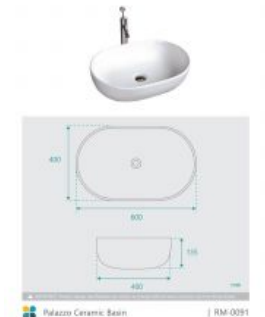

\*Please note that stone and timber samples may differ from the actual product due to natural variations and batch differences. Colours displayed online may appear different due to screen settings. Standard stone and timber benchtops are supplied without holes, allowing for installation flexibility. Custom stone benchtop orders will be dispatched within 15 business days.

Vanities, 1200mm Vanities, White, Freestanding Vanities, Gloss, White, Mid Year Sale

mm

⚠ IMPORTANT: Product design specifications are subject to change without notice and may vary from those shown.

Palazzo 1200 Freestanding Cabinet