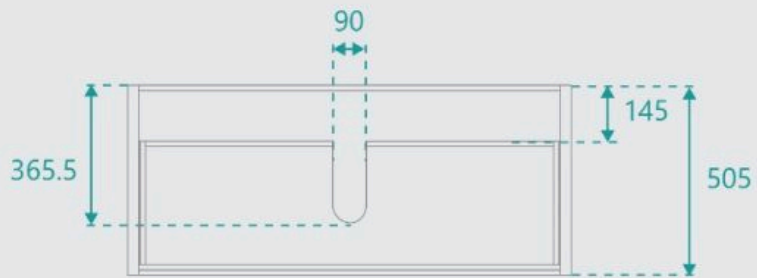

\*Please note that stone and timber samples may differ from the actual product due to natural variations and batch differences. Colours displayed online may appear different due to screen settings. Standard stone and timber benchtops are supplied without holes, allowing for installation flexibility. Custom stone benchtop orders will be dispatched within 15 business days.

Vanities, 1200mm Vanities, White, Freestanding Vanities, Gloss, White, Mid Year Sale

mm

⚠ IMPORTANT: Product design specifications are subject to change without notice and may vary from those shown.

Palazzo 1200 Freestanding Cabinet