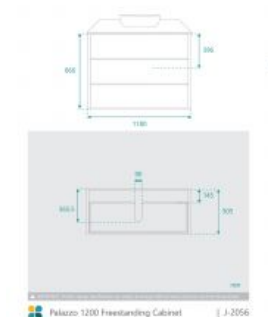

\*Please note that stone and timber samples may differ from the actual product due to natural variations and batch differences. Colours displayed online may appear different due to screen settings. Standard stone and timber benchtops are supplied without holes, allowing for installation flexibility. Custom stone benchtop orders will be dispatched within 15 business days.

Vanities, 1200mm Vanities, White, Freestanding Vanities, Gloss, White, Mid Year Sale

mm

⚠ IMPORTANT: Product design specifications are subject to change without notice and may vary from those shown.

Palazzo 1200 Freestanding Cabinet