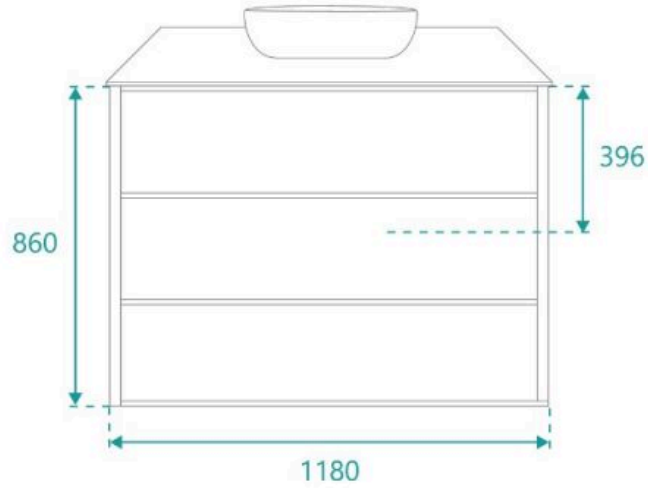

\*Please note that stone and timber samples may differ from the actual product due to natural variations and batch differences. Colours displayed online may appear different due to screen settings. Standard stone and timber benchtops are supplied without holes, allowing for installation flexibility. Custom stone benchtop orders will be dispatched within 15 business days.

Vanities, 1200mm Vanities, White, Freestanding Vanities, Gloss, White, Mid Year Sale

mm

⚠ IMPORTANT: Product design specifications are subject to change without notice and may vary from those shown.

Palazzo 1200 Freestanding Cabinet