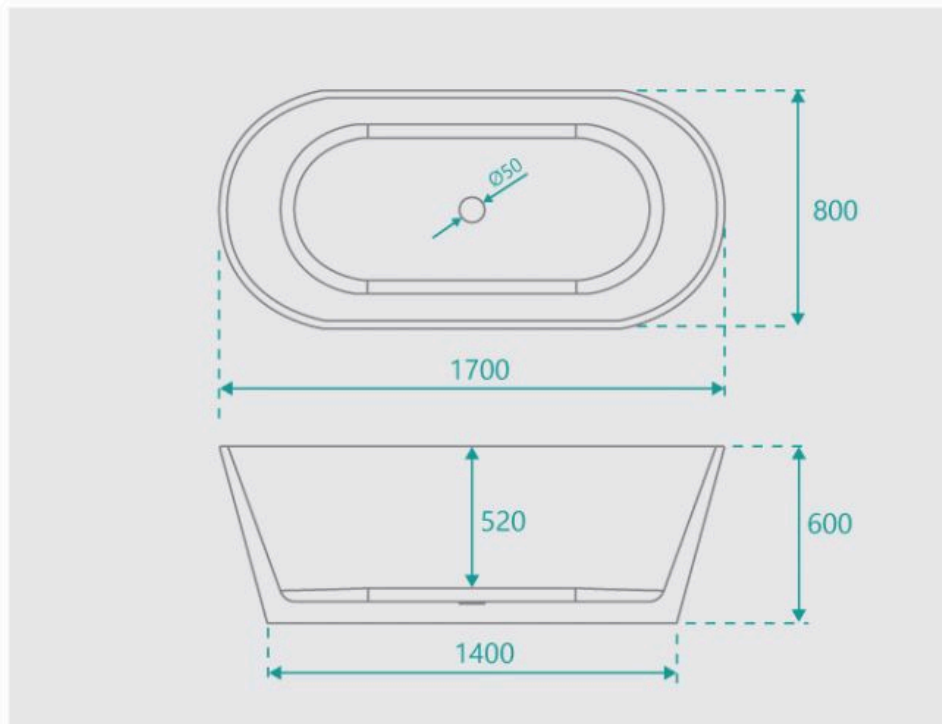

Monroe Freestanding Bath 1700 | B-4022/B-4023