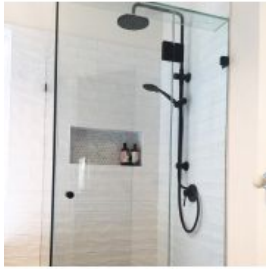

Oxley Frameless Shower Screen 900mm Actual

SKU#: S-2570

\$399.20

~~499~~

HARDWARE COLOUR OPTION

SHOWER HANDLE OPTION

To Suit: Installation without a shower base

Actual Size: 900x900x1900mm

Glass Thickness: 10mm Toughened Glass

Door Placement: As seen on picture or inverted

Hardware: Stainless Steel

Frame: Frameless

Certification: AS2208 Certificate

Warranty: 7 Year Product Warranty

Get the latest frameless look for your new shower room by installing your shower screen directly onto the tiled floor, leaving your room feeling more open and appearing more spacious. Made from 10mm toughened glass your shower not only has a clean finish that is easy to clean, but this set comes with seals designed to make the shower screen watertight. The discreet door handle provides all the functionality and elegance desired. The actual installed size of this product is 900x900mm typically used for installation without a shower base (instead of a smaller shower screen to fit a 900x900mm base)- see our other listing for this model that can be installed onto a shower base. Purchase tapware and accessories in store to complete your look.

Shower fittings shown in the photos are for illustration purposes only and are sold separately, add them to your order to complete your look.

@daniela_zanbox

@daniela_zanbox