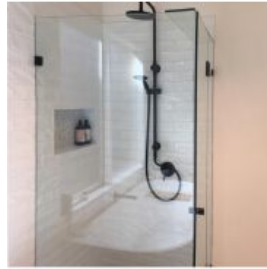

Oxley Frameless Shower Screen 900mm Actual

SKU#: S-2570

\$399.20

~~499~~

HARDWARE COLOUR OPTION

SHOWER HANDLE OPTION

To Suit: Installation without a shower base

Actual Size: 900x900x1900mm

Glass Thickness: 10mm Toughened Glass

Door Placement: As seen on picture or inverted

Hardware: Stainless Steel

Frame: Frameless

Certification: AS2208 Certificate

Warranty: 7 Year Product Warranty

Get the latest frameless look for your new shower room by installing your shower screen directly onto the tiled floor, leaving your room feeling more open and appearing more spacious. Made from 10mm toughened glass your shower not only has a clean finish that is easy to clean, but this set comes with seals designed to make the shower screen watertight. The discreet door handle provides all the functionality and elegance desired. The actual installed size of this product is 900x900mm typically used for installation without a shower base (instead of a smaller shower screen to fit a 900x900mm base)- see our other listing for this model that can be installed onto a shower base. Purchase tapware and accessories in store to complete your look.

Shower fittings shown in the photos are for illustration purposes only and are sold separately, add them to your order to complete your look.

@daniela_zanbox

@daniela_zanbox