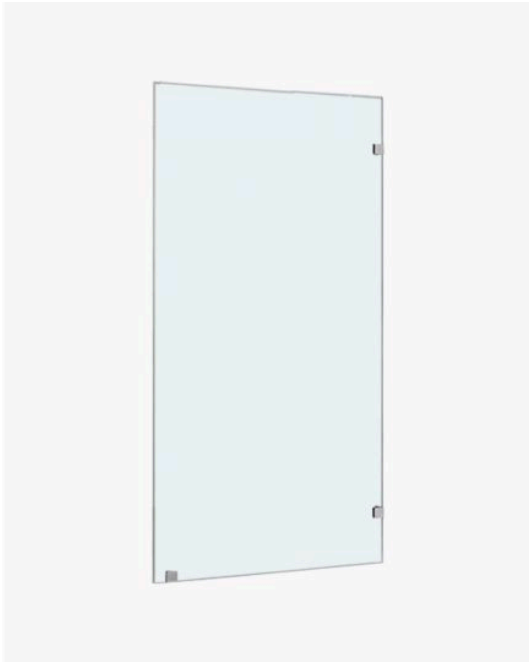

Ponti Frameless Shower Panel 1100mm

SKU#: S-2440

From **\$299**

HARDWARE COLOUR OPTION

To Suit: Installation without a shower base
Actual Size: 1100x2000mm
Glass Thickness: 10mm Toughened Glass
Screen Placement: As seen on picture or inverted
Hardware: Stainless Steel
Frame: Frameless
Certification: AS2208 Certificate
Warranty: 7 Year Product Warranty

The Ponti one panel shower screen is an excellent alternative for the wet room, this extra thick glass screen has been designed with minimal clips to secure this screen into place yet still providing the desired finish. Using fewer clips and brackets the Ponti will be an easy to clean welcome addition to your bathroom. The frameless screen panel provides you with a clear, unobstructed, ultra modern look. Also available various other sizes for the perfect fit in your bathroom or ensuite. Made from 10mm toughened glass your shower not only has a clean finish, excellent for a modern bathroom look.