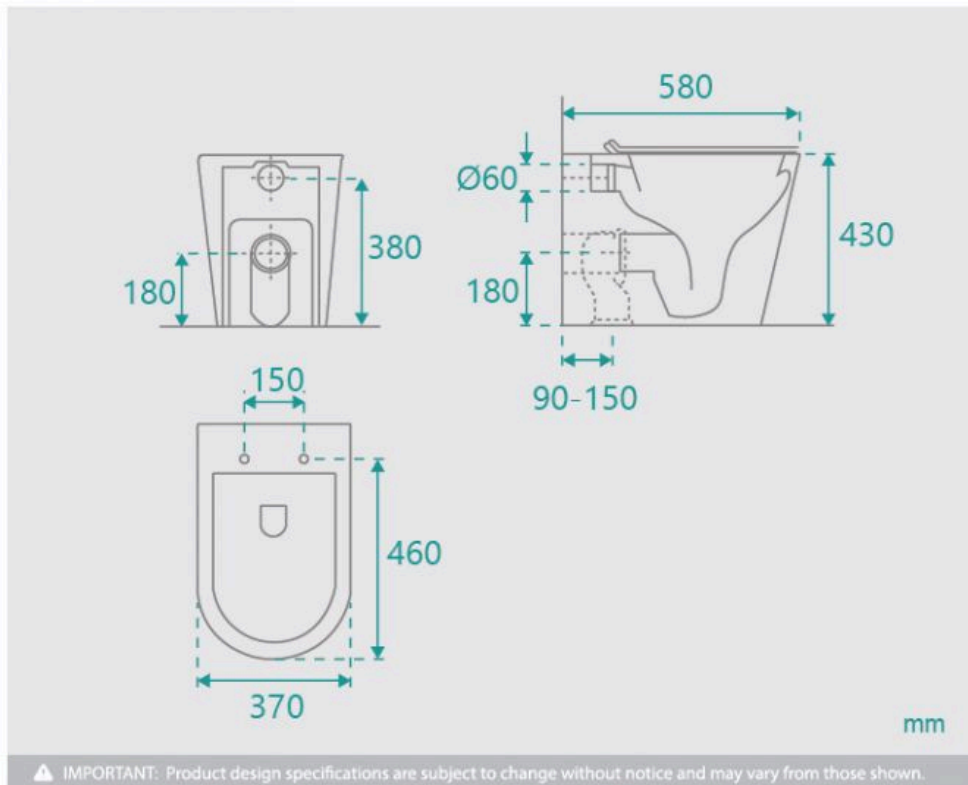

Missouri In Wall Toilet Matte

| TS-2018