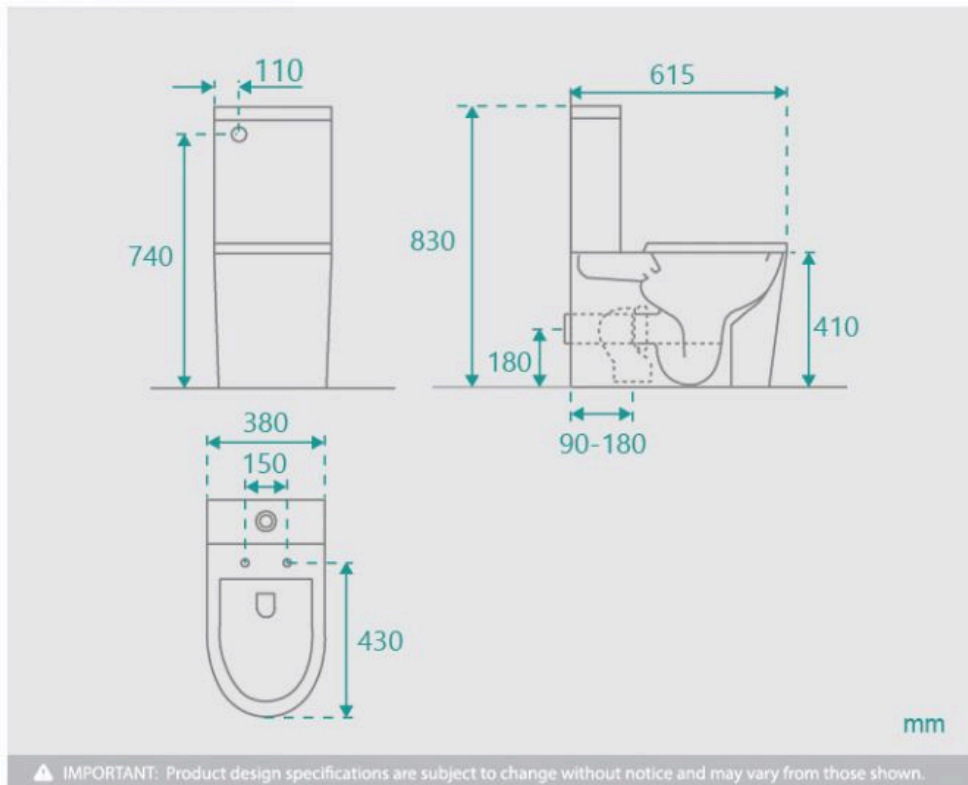

Height: 830mm

Finish: Matte White

Seat & Lid: Superior Hardened, Soft Closing & Easy Release

Flush: Geberit Universal (top or bottom inlet)

Dual flush button - 4.5 Lt per flush, 3 Lt per half flush, 3.5 Lt average flush

Pan: Rimless Hygiene

Accreditation: AU Standard WMK 1172.2, WELS 4 Star rated

WELS Registration: L05684

Warranty: 7 Year Product Warranty*

The Missouri is a stylish and impressive toilet suite. It features a streamlined design and is now in matte white finish that adds an extra layer of texture and sophistication to your bathroom. Now in a compact design, this toilet suite features a unique rimless design with a high end Geberit flush system for an easier to clean toilet. At the convenience and simplicity of no rim, the rimless toilet makes for a significantly easier clean. With a direct flush technique, the flush washes the entire pan more efficiently stopping the build-up of grime, bacteria and limescale that would be found in toilets with a rim.

P Trap - 180mm

S Trap - 90-180mm range P to S Trap converter (included)

See item image for specification information

* inwall cisterns, valves, seats, button assembly, links, flush pipes and other internal components which carry a 3 year replacement warranty.

*Please note that for ceramic products, specifications must allow +/- 10 mm tolerance for manufacturing variance, it is recommended to use measurements of the actual product received. Colours displayed online may appear different due to screen settings.