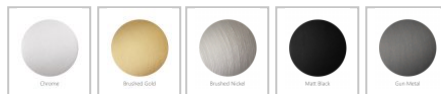

Missouri Toilet Suite Compact Matte White

SKU#: TS-2017

\$631.20

~~\$789~~

TOILET BUTTON OPTION

TOILET CLIP OPTION

Length: 615mm

Width: 380mm

Height: 830mm

Finish: Matte White

Seat & Lid: Superior Hardened, Soft Closing & Easy Release

Flush: Geberit Universal (top or bottom inlet)

Dual flush button - 4.5 Lt per flush, 3 Lt per half flush, 3.5 Lt average flush

Pan: Rimless Hygiene

Accreditation: AU Standard WMK 1172.2, WELS 4 Star rated

WELS Registration: L05684

Warranty: 7 Year Product Warranty*

The Missouri is a stylish and impressive toilet suite. It features a streamlined design and is now in matte white finish that adds an extra layer of texture and sophistication to your bathroom. Now in a compact design, this toilet suite features a unique rimless design with a high end Geberit flush system for an easier to clean toilet. At the convenience and simplicity of no rim, the rimless toilet makes for a significantly easier clean. With a direct flush technique, the flush washes the entire pan more efficiently stopping the build-up of grime, bacteria and limescale that would be found in toilets with a rim.