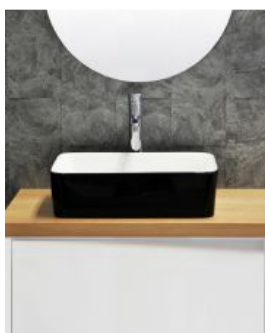

Basin Size: 480mm x 370mm x 130mm

Basin Type: Above Counter Basin

Construction: Ceramic

Finish: Black High Gloss

Overflow Outlet: No

Waste Size: 32mm

Warranty: 3 Year Product Warranty

The Beckham is a modern, rectangular counter basin that since its introduction has become one of our most popular styles. Now finished in a black high gloss outer, this basin will take your bathroom design to the next level. Its size is proportionate for use as a proven favourite, and would be a fantastic edition to your bathroom or ensuite. By choosing a black basin with a white inner, you can still maintain a hygienic, safe and practical bathroom whilst still creating that cutting edge, stylish look.

TIP: By upgrade your vanity to a hardwood timber bench top, you can create an exclusive look that will pair perfectly with this black basin.

Waste and tap not included but can be purchased in our store alongside many other bathroom products, browse our store to find your complete look.

*Please note that for ceramic products, specifications must allow +/- 10 mm tolerance for manufacturing variance, it is recommended to use measurements of the actual product received. Colours displayed online may appear different due to screen settings.