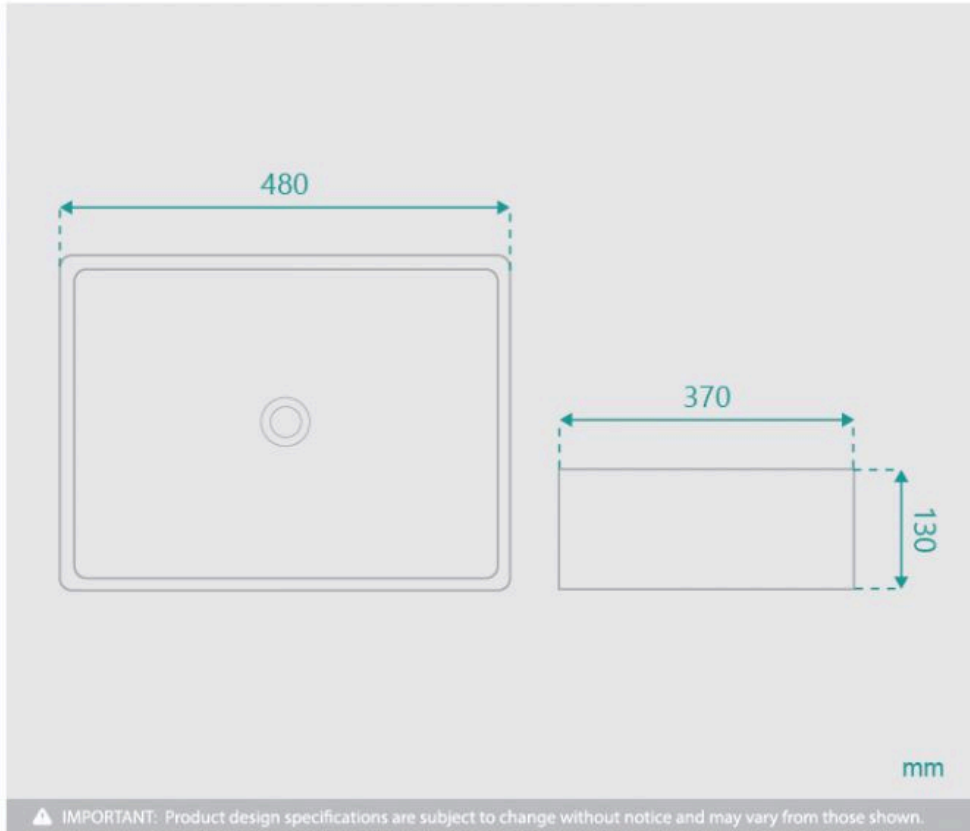

Beckham Ceramic Basin Black

| RM-2102