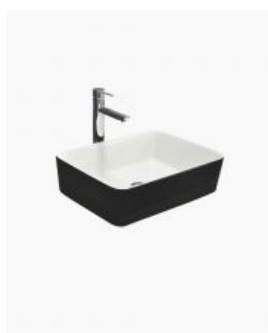

Basin Size: 480mm x 370mm x 130mm

Basin Type: Above Counter Basin

Construction: Ceramic

Finish: Black High Gloss

Overflow Outlet: No

Waste Size: 32mm

Warranty: 3 Year Product Warranty

The Beckham is a modern, rectangular counter basin that since its introduction has become one of our most popular styles. Now finished in a black high gloss outer, this basin will take your bathroom design to the next level. Its size is proportionate for use as a proven favourite, and would be a fantastic edition to your bathroom or ensuite. By choosing a black basin with a white inner, you can still maintain a hygienic, safe and practical bathroom whilst still creating that cutting edge, stylish look.

TIP: By upgrade your vanity to a hardwood timber bench top, you can create an exclusive look that will pair perfectly with this black basin.

Waste and tap not included but can be purchased in our store alongside many other bathroom products, browse our store to find your complete look.

*Please note that for ceramic products, specifications must allow +/- 10 mm tolerance for manufacturing variance, it is recommended to use measurements of the actual product received. Colours displayed online may appear different due to screen settings.