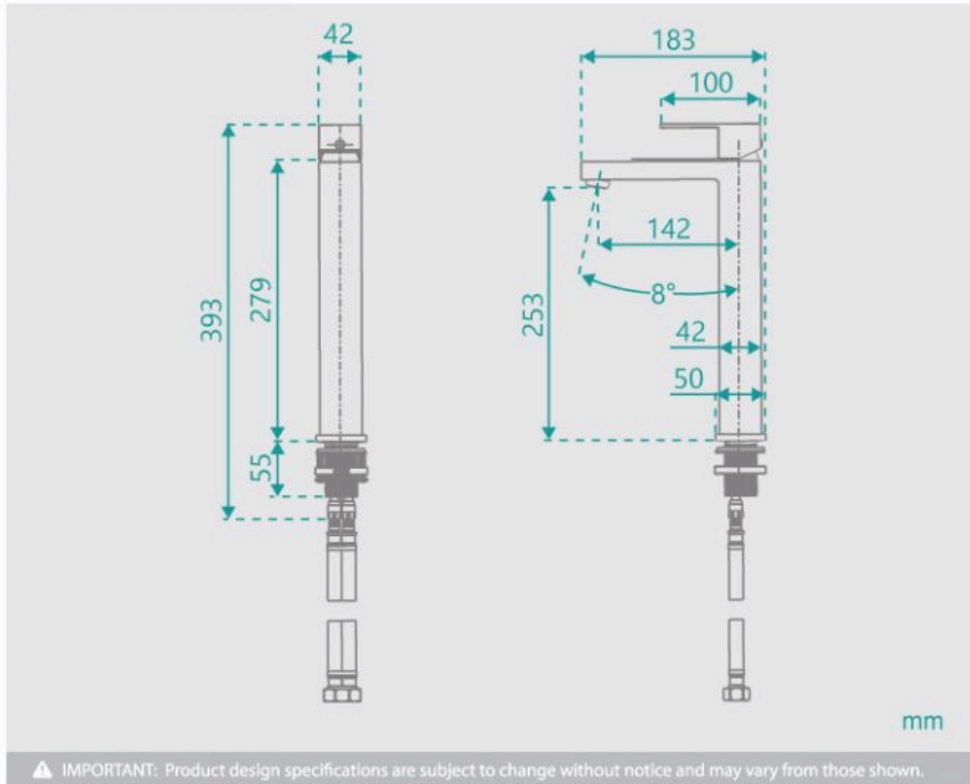

## Sebastian Basin Mixer Tap Tall Black

SKU#: F-1020

**\$183.20**

~~\$229~~

Total Height: 393mm  
 Spout Height: 253mm  
 Spout Length/Reach: 183mm  
 Construction: Brass  
 Finish: Matte Black Finish  
 Cartridge: 35mm Ceramic  
 Accreditation: AU Standard, WELS 5L/Min 5 Star and Watermark  
 WELS Registration: T16784  
 Warranty: 7 Year Product Warranty

The Sebastian range of tapware has become a favourite due to its solid & modern design that cements 'quality' in your design. Now available in black, this tap is a bold design statement that is very on trend. View our store to find a matching black range or vanity unit, mirror, basin or tap for your bathroom and save on combined delivery.

See listing image for measurement specification.

Sebastian Basin Mixer Tap Tall

| F-1020