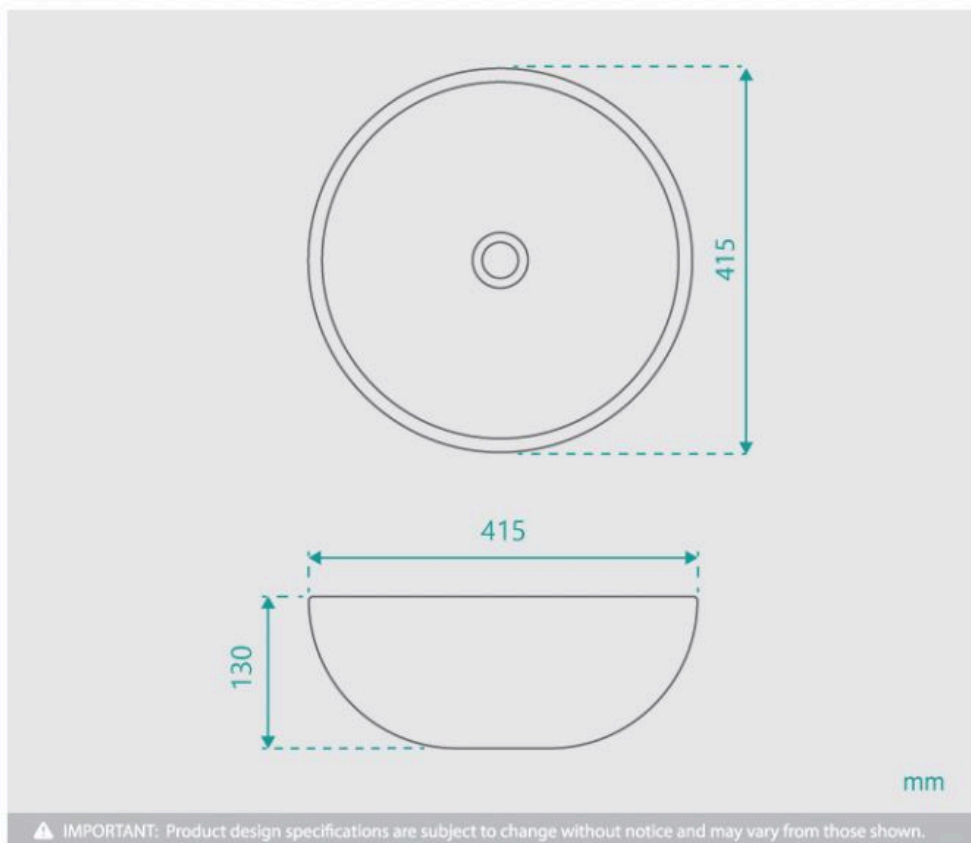

Harlow Ceramic Basin

SKU#: RM-0126

\$119.20

~~\$149~~

20% OFF

WASTE OPTION

Basin Size: 415mm x 415mm x 130mm

Basin Type: Above Counter Basin

Construction: Ceramic

Finish: White High Gloss

Overflow Outlet: No

Waste Size: 32mm

Warranty: 5 Year Product Warranty

The Harlow ceramic basin is perfect for your contemporary bathroom design. Featuring a sleek round shape, elegant slim profile and smooth rounded edge, this basin will add a modern yet cosy atmosphere to your bathroom.

TIP: Why not buy 2 basins and make your bathroom comfortable for you both in the morning?

Waste and tap not included but can be purchased in our store alongside other bathroom products.

**Please note that for ceramic products, specifications must allow +/- 10 mm tolerance for manufacturing variance, it is recommended to use measurements of the actual product received. Colours displayed online may appear different due to screen settings.*