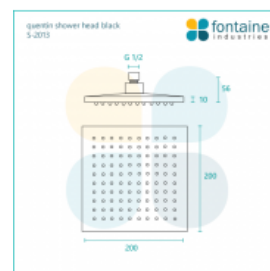

Sebastian Wall Shower Arm & Quentin Shower Head Set Black

SKU#: S-2015 / S-2013

\$210

Shower Head Size: 200mm x 200mm
 Head Height: 10mm
 Total Head Height: 56mm
 Arm Length/Reach: 300mm
 Arm Backplate Width: 50mm
 Arm Backplate Height: 40mm
 Construction: Brass
 Finish: Matte Black
 Accreditation: AU Standard, WELS 9/min 3 Star and Watermark
 WELS Registration: S14997
 Warranty: 7 Year Product Warranty

This black shower and arm set will add modern sophistication to your bathroom.

View our store to find a matching range or vanity unit, mirror, basin or tap for your bathroom and save on combined delivery.

See listing image for measurement specification.

quentin shower head black
S-2013