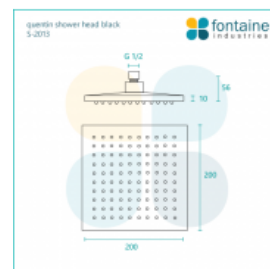

## Sebastian Wall Shower Arm & Quentin Shower Head Set Black

SKU#: S-2015 / S-2013

**\$168**

~~\$210~~

Shower Head Size: 200mm x 200mm

Head Height: 10mm

Total Head Height: 56mm

Arm Length/Reach: 300mm

Arm Backplate Width: 50mm

Arm Backplate Height: 40mm

Construction: Brass

Finish: Matte Black

Accreditation: AU Standard, WELS 9/min 3 Star and Watermark

WELS Registration: S14997

Warranty: 7 Year Product Warranty

This black shower and arm set will add modern sophistication to your bathroom.

View our store to find a matching range or vanity unit, mirror, basin or tap for your bathroom and save on combined delivery.

See listing image for measurement specification.

quentin shower head black  
S-2013