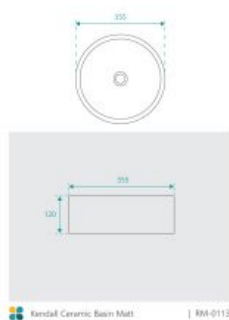

Bathroom, Vanities, Fluted Vanities, 900mm Vanities, Wall Mounted Vanities, Timber Vanities, Mid Year Sale, Fluted Range