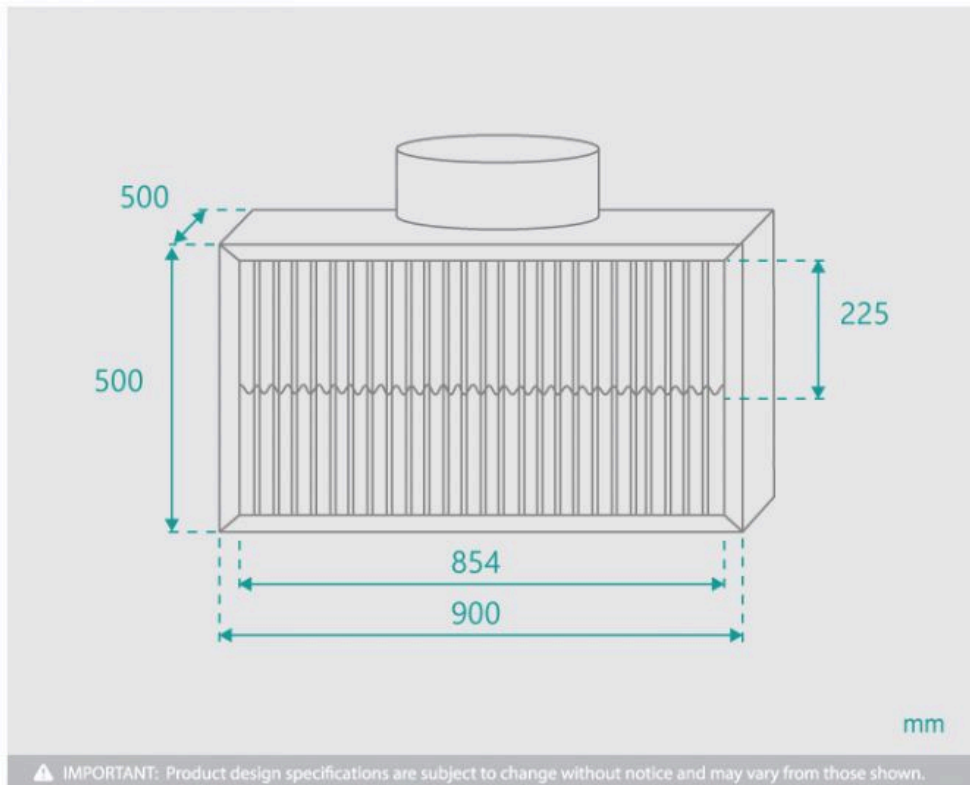

Rutherglen 900 Wall Mounted Vanity

| J-2103