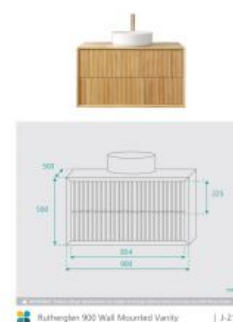

Bathroom, Vanities, Fluted Vanities, 900mm Vanities, Wall Mounted Vanities, Timber Vanities, Mid Year Sale, Fluted Range