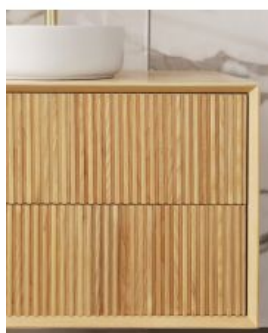

Bathroom, Vanities, Fluted Vanities, 900mm Vanities, Wall Mounted Vanities, Timber Vanities, Mid Year Sale, Fluted Range