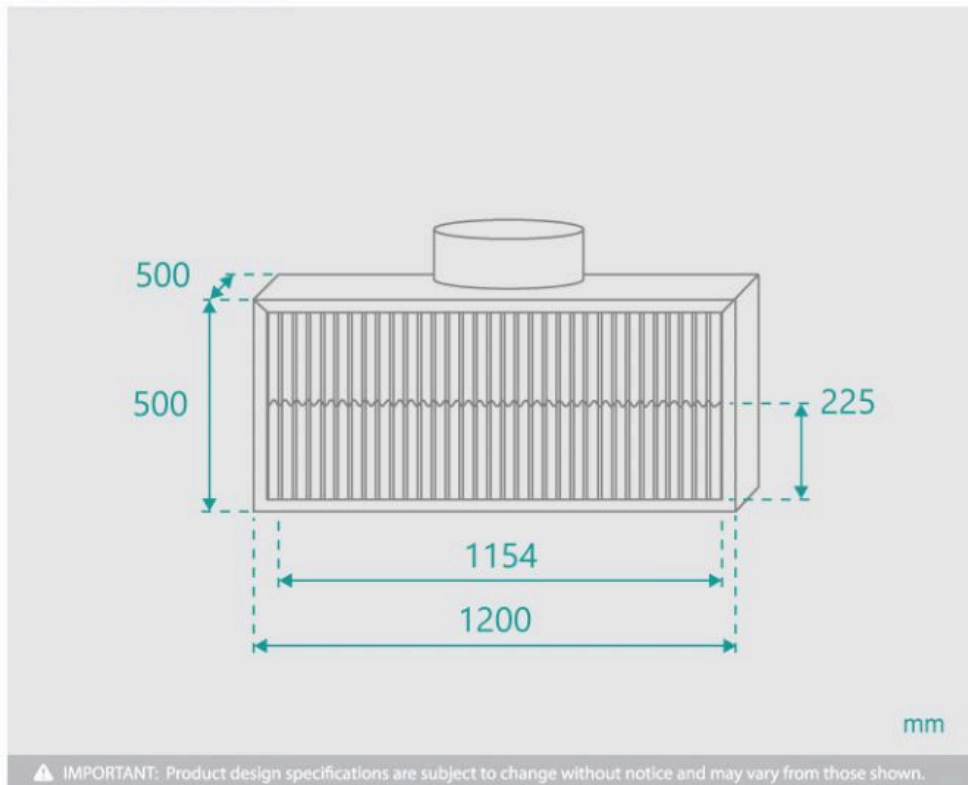

Rutherglen 1200 Wall Mounted Vanity

| J-2104