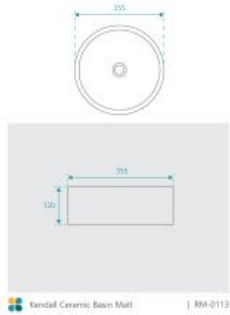

Vanities, Fluted Vanities, 1200mm Vanities, Wall Mounted Vanities, Timber Vanities, Mid Year Sale, Fluted Range