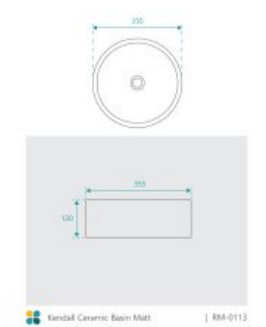

Vanities, Fluted Vanities, 1500mm Vanities, Wall Mounted Vanities, Double Basin Vanities, Timber Vanities, Mid Year Sale, Fluted Range