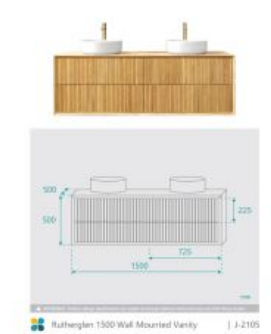

Vanities, Fluted Vanities, 1500mm Vanities, Wall Mounted Vanities, Double Basin Vanities, Timber Vanities, Mid Year Sale, Fluted Range