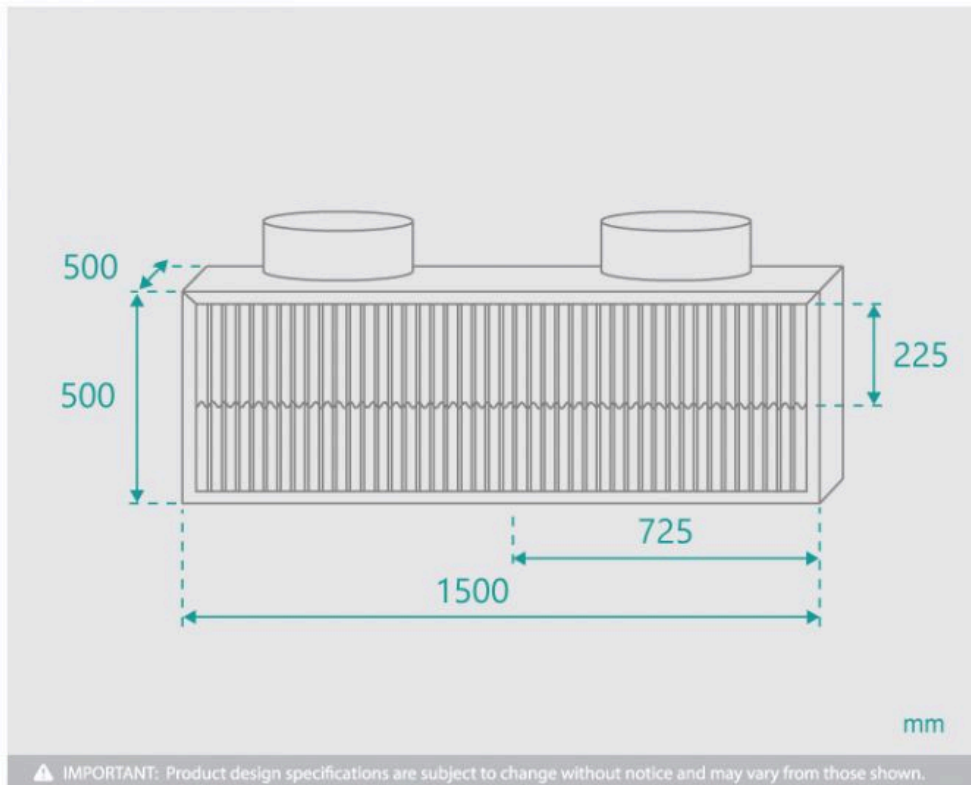

Rutherglen 1500 Wall Mounted Vanity

| J-2105