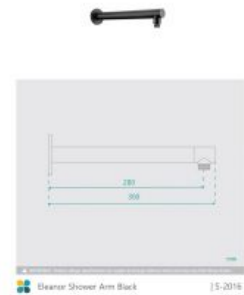

Eleanor Wall Shower Arm & Vivian Shower Head Set Black

SKU#: S-2016 / S-2014

$157.60

~~197~~

Shower Head Diameter: 200mm
Head Height: 13mm
Total Head Height: 57mm
Arm Length/Reach: 300mm
Arm Backplate Diameter: 70mm
Construction: Brass
Finish: Matte Black
Accreditation: AU Standard, WELS 9L/min 3 Star and Watermark
WELS Registration: S15002
Warranty: 7 Year Product Warranty

This black shower and arm set will add modern sophistication to your bathroom.

View our store to find a matching range or vanity unit, mirror, basin or tap for your bathroom and save on combined delivery.

See listing image for measurement specification.