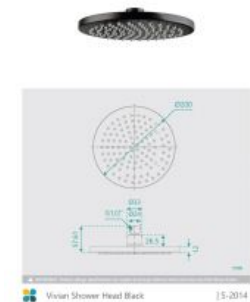

Eleanor Wall Shower Arm & Vivian Shower Head Set Black

SKU#: S-2016 / S-2014

$157.60

~~197~~

Shower Head Diameter: 200mm
Head Height: 13mm
Total Head Height: 57mm
Arm Length/Reach: 300mm
Arm Backplate Diameter: 70mm
Construction: Brass
Finish: Matte Black
Accreditation: AU Standard, WELS 9L/min 3 Star and Watermark
WELS Registration: S15002
Warranty: 7 Year Product Warranty

This black shower and arm set will add modern sophistication to your bathroom.

View our store to find a matching range or vanity unit, mirror, basin or tap for your bathroom and save on combined delivery.

See listing image for measurement specification.