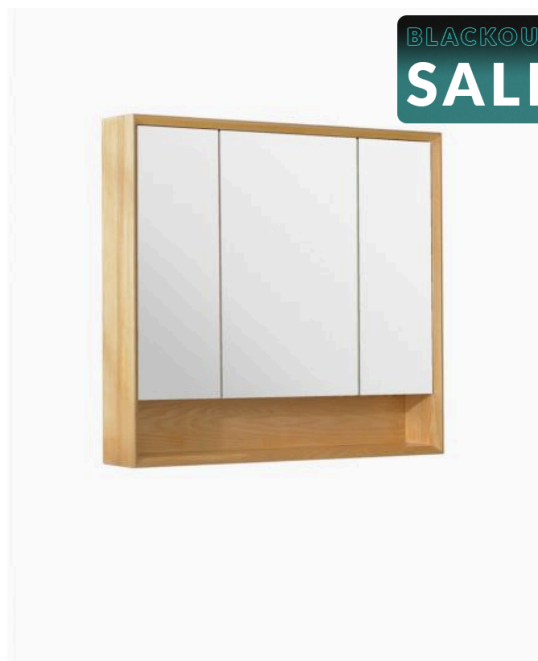

Timber Mirror Cabinet 900

SKU#: M-2021

\$719.20

~~\$899~~

Installed Size: 900mm x 150mm x 800mm
 Mirror: Corrosion Free, Pencil Edge Mirror
 Doors: Soft Closing Mirror Doors
 Colour: Natural Ash
 Feature: Timber Cabinet Mitred Corners, Open Display Shelf, Adjustable Glass Shelves
 Construction: Solid Natural Ash Timber Frame, Veneer Backboard, Glass Shelf, Copper Free Mirror
 Installation: Wall Mounted or Recessed Cabinet
 Warranty: 2 Year Product Warranty

This solid timber framed mirror cabinet will create a sense of warmth and luxury to your bathroom. Modern in design yet crafted by hand, you cannot overlook its quality and the premium feel it will bring to your space. The streamlined shape and mitred corner details accentuate the natural beauty of timber. The cabinet features a timber open shelf that will allow you to style the space beautifully, and also provide a practical landing space for high use items. With large-sized mirror cabinets with plenty of inner space, this mirror cabinet is not just beautiful but practical.

Click [here](#) to shop our natural timber vanities and save on combined delivery.

Timber samples shown may vary from the actual product as each unit will have its own natural characteristics. Natural variations in pattern and colour must be expected in timber, this variance is important to consider when buying more than one natural timber product. Please also note that your monitor may display colour differently.

Timber Mirror Cabinet 900

| M-2021