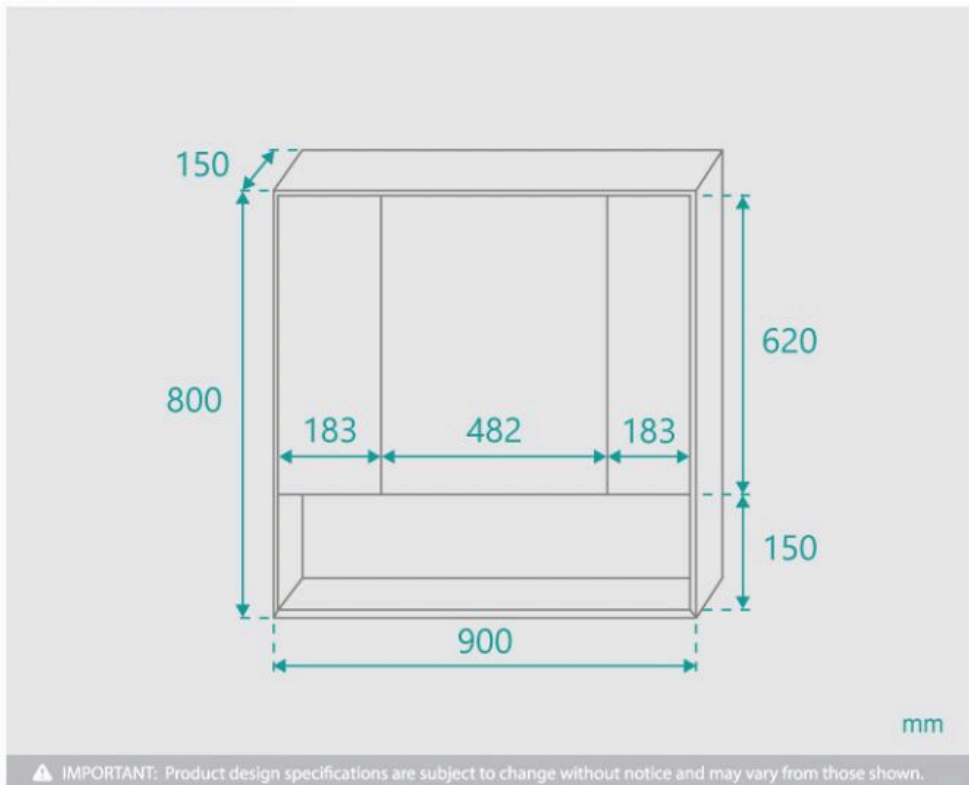

Timber Mirror Cabinet 900

SKU#: M-2021

\$719.20

~~\$899~~

Installed Size: 900mm x 150mm x 800mm
 Mirror: Corrosion Free, Pencil Edge Mirror
 Doors: Soft Closing Mirror Doors
 Colour: Natural Ash
 Feature: Timber Cabinet Mitred Corners, Open Display Shelf, Adjustable Glass Shelves
 Construction: Solid Natural Ash Timber Frame, Veneer Backboard, Glass Shelf, Copper Free Mirror
 Installation: Wall Mounted or Recessed Cabinet
 Warranty: 2 Year Product Warranty

This solid timber framed mirror cabinet will create a sense of warmth and luxury to your bathroom. Modern in design yet crafted by hand, you cannot overlook its quality and the premium feel it will bring to your space. The streamlined shape and mitred corner details accentuate the natural beauty of timber. The cabinet features a timber open shelf that will allow you to style the space beautifully, and also provide a practical landing space for high use items. With large-sized mirror cabinets with plenty of inner space, this mirror cabinet is not just beautiful but practical.

Timber Mirror Cabinet 900

| M-2021