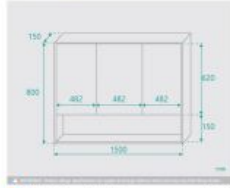

Timber Mirror Cabinet 1500 | M-2023