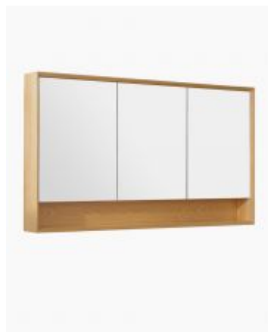

Colour: Natural Ash

Feature: Solid Natural Ash Timber Frame, Veneer Backboard, Glass Shelf, Copper Free Mirror

Construction: Solid Natural Ash Timber Frame, Veneer Backboard, Glass Shelf, Copper Free Mirror

Installation: Wall Mounted or Recessed Cabinet

Warranty: 2 Year Product Warranty

This solid timber framed mirror cabinet will create a sense of warmth and luxury to your bathroom. Modern in design yet crafted by hand, you cannot overlook its quality and the premium feel it will bring to your space. The streamlined shape and mitred corner details accentuate the natural beauty of timber. The cabinet features a timber open shelf that will allow you to style the space beautifully, and also provide a practical landing space for high use items. With large-sized mirror cabinets with plenty of inner space, this mirror cabinet is not just beautiful but practical.

Unit is assembled and ready for installation. It can be wall mounted, alternatively this cabinet can be recessed into the wall.

Click [here](#) to shop our natural timber vanities and save on combined delivery.

Timber samples shown may vary from the actual product as each unit will have its own natural characteristics. Natural variations in pattern and colour must be expected in timber, this variance is important to consider when buying more than one natural timber product. Please also note that your monitor may display colour differently.