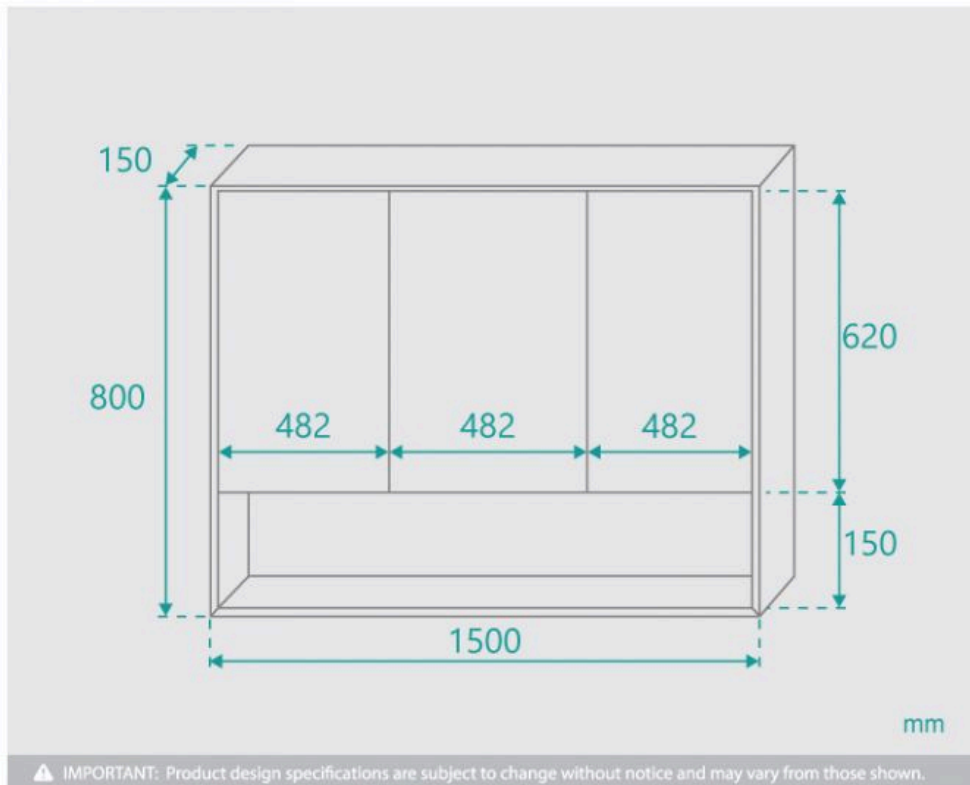

Timber Mirror Cabinet 1500

| M-2023