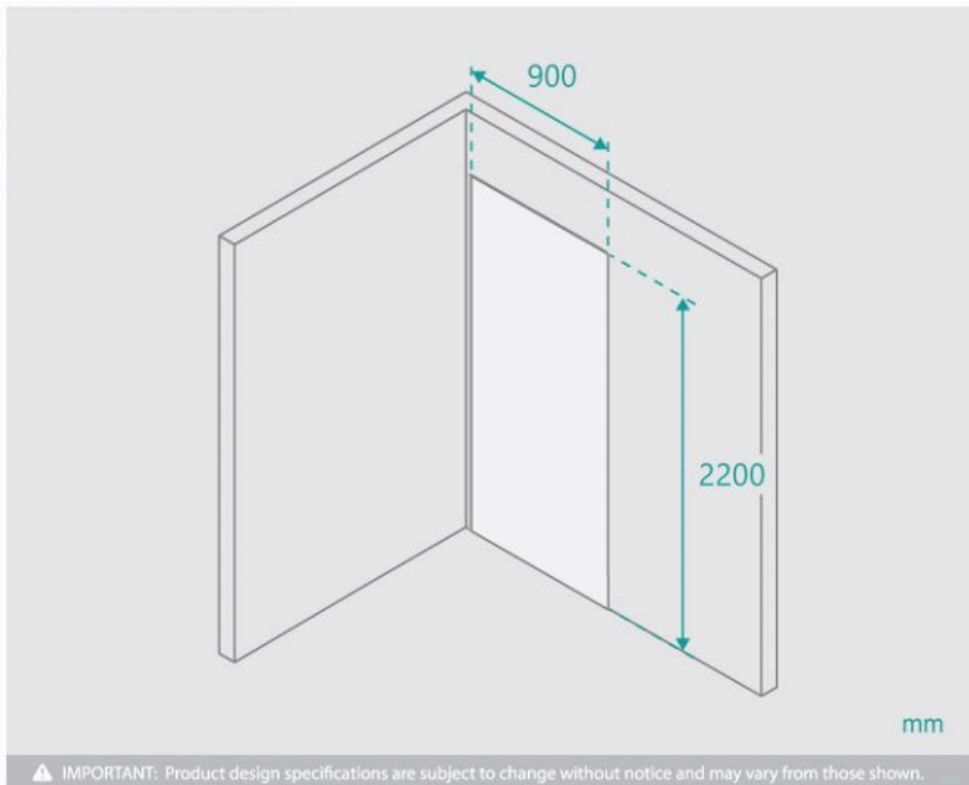

⚠ IMPORTANT: Product design specifications are subject to change without notice and may vary from those shown.

Shower Wall Panel Concrete Grey 900

| S-2618