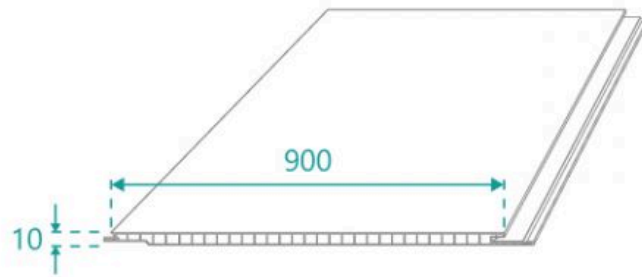

⚠ IMPORTANT: Product design specifications are subject to change without notice and may vary from those shown.

Shower Wall Panel Concrete Grey 900

| S-2618