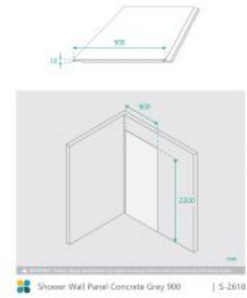

Shower Wall Panel Concrete Grey 900

SKU#: S-2618

\$104.30

~~€149~~

Installed Size: 900 x 10 x 2200mm

Construction: PVC

Colour: Concrete Grey Marble

Installation: Waterproof Wall Panel

These panels can be installed side by side to create a full wall solution, using a specialised 'tongue and groove system' these panels will make a watertight covering that is a breeze to install. When installed, our shower wall panels provide premium and unique looks that are sure to make a statement, choose from our organic range of decorative finishes to customise your bathroom space into a modern retreat for a fraction of the cost. The shower panels are durable and easy to maintain, they are resistant to mould, mildew, dents and cracks, cleaning becomes a breeze with no grout lines that can catch soap residue or chip away in time.

⚠ IMPORTANT: Product design specifications are subject to change without notice and may vary from those shown.

Shower Wall Panel Concrete Grey 900

| S-2618