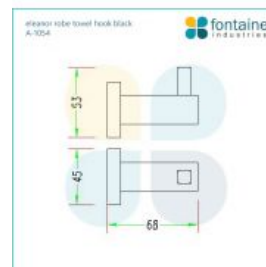

## Eleanor Towel Robe Hook Black

SKU#: A-1054

**\$28**

Length: 45mm  
Width: 68mm  
Height: 53mm  
Construction: Brass  
Finish: Matte Black  
Design: Round, part of a complete range  
Warranty: 7 Year Product Warranty

The Eleanor range of bathroom accessories is modern and very appealing.

Wall mount screws and brackets included.

View our complete range of bathroom accessories for a matching look in your home.

eleanor robe towel hook black  
A-1054