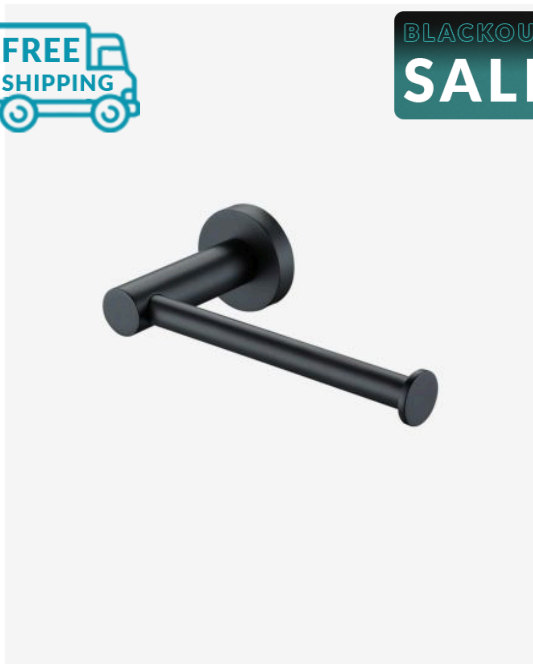

## Eleanor Toilet Roll Holder Black

SKU#: A-1052

**\$41.60**

~~\$52~~

Length: 159.5mm

Width: 80mm

Height: 20mm

Construction: Brass

Finish: Matte Black

Design: Round, part of a complete range

Warranty: 7 Year Product Warranty

The Eleanor range of bathroom accessories is modern and very appealing. Unit is constructed and will require wall mounting, screws and brackets included.