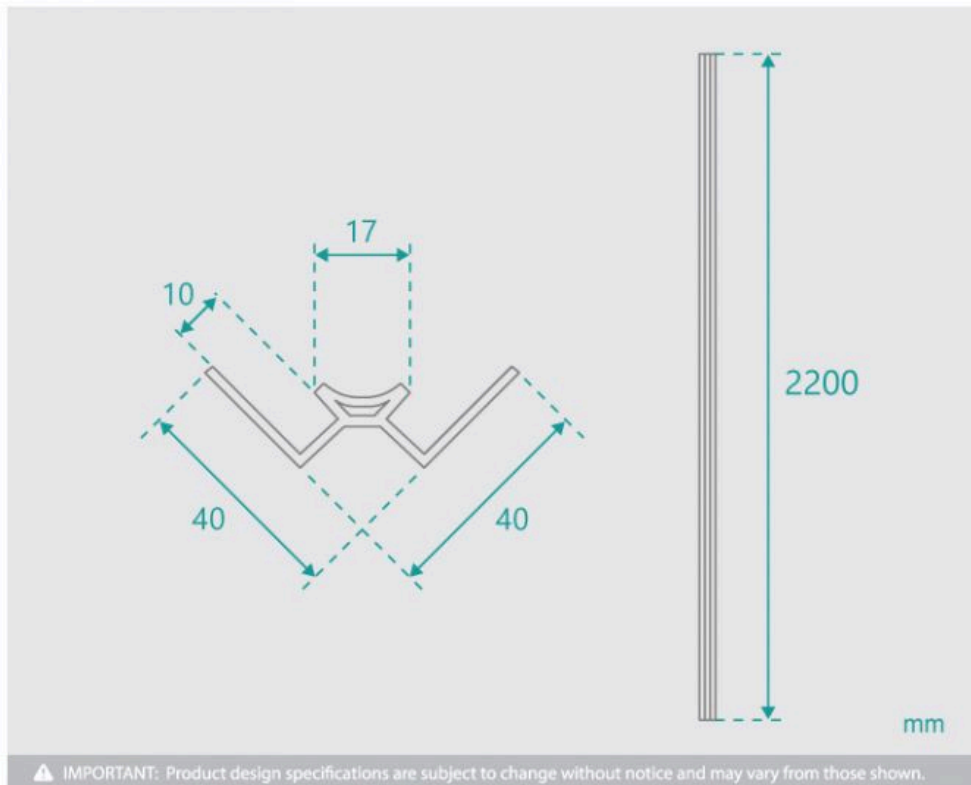

Shower Wall Panel Corner Trim Grey

SKU#: S-2626

\$13.30

~~19~~

Size: 40 x 40 x 2200mm

Construction: PVC

Colour: Grey

Installation: To Fit Waterproof Wall Panels

Warranty: 5 Year Product Warranty

The Wall Panel Corner Trims assist you to create a full wall of protective lining for your shower. Easy and flexible to install, these trims can be paired with the Shower Wall Panels in either 900mm or 1200mm to achieve a tight waterproof fit and a seamless look. A full wall of shower panels make it easier to clean and maintain than a traditional tile wall. Cleaning becomes a breeze with no grout lines that can catch soap residue or chip away in time.

Shower Wall Panel Corner Trim

| S-2626