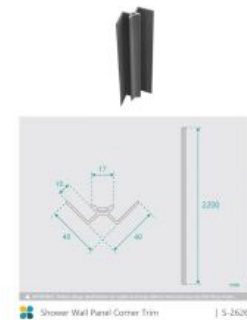

Shower Wall Panel Corner Trim Grey

SKU#: S-2626

\$13.30

~~19~~

Size: 40 x 40 x 2200mm

Construction: PVC

Colour: Grey

Installation: To Fit Waterproof Wall Panels

Warranty: 5 Year Product Warranty

The Wall Panel Corner Trims assist you to create a full wall of protective lining for your shower. Easy and flexible to install, these trims can be paired with the Shower Wall Panels in either 900mm or 1200mm to achieve a tight waterproof fit and a seamless look. A full wall of shower panels make it easier to clean and maintain than a traditional tile wall. Cleaning becomes a breeze with no grout lines that can catch soap residue or chip away in time.

Shower Wall Panel Corner Trim

| S-2626