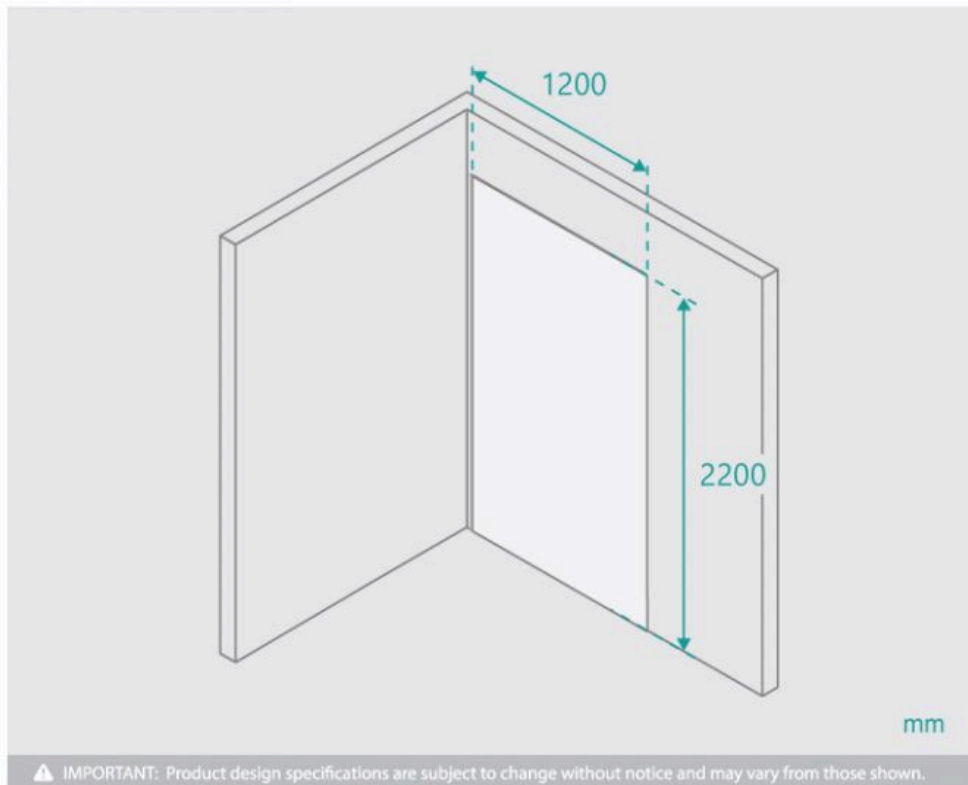

⚠ IMPORTANT: Product design specifications are subject to change without notice and may vary from those shown.

Shower Wall Panel Concrete Grey 1200

| S-2619