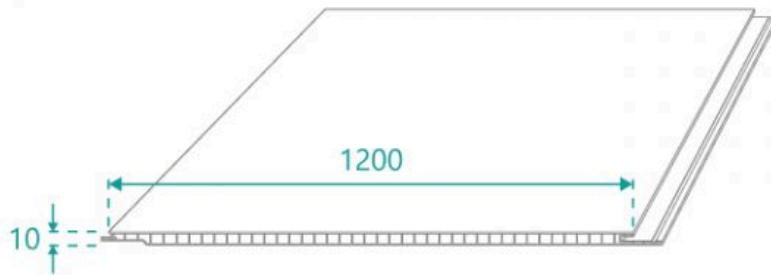

⚠ IMPORTANT: Product design specifications are subject to change without notice and may vary from those shown.

Shower Wall Panel Concrete Grey 1200

| S-2619