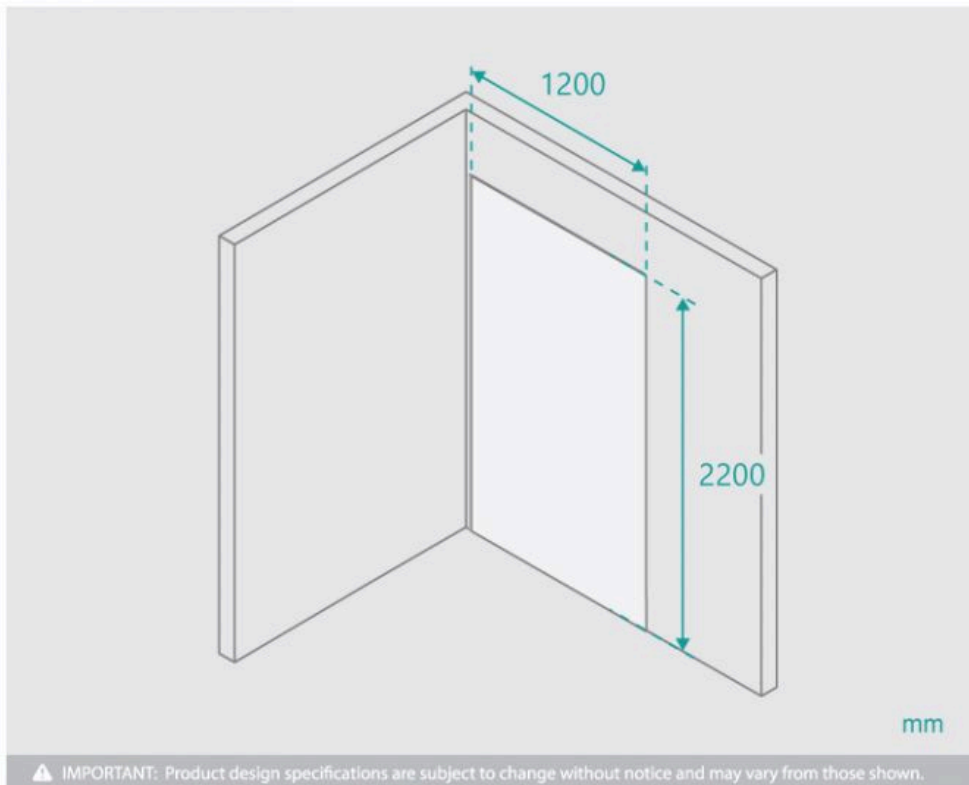

## Shower Wall Panel Granada Marble 1200

SKU#: S-2623

**\$125.30**

~~€179~~

Installed Size: 1200 x 10 x 2200mm

Construction: PVC

Colour: Granada Marble

Installation: Waterproof Wall Panel

Warranty: 5 Year Product Warranty

Our patterned Shower Wall Panels are the perfect balance of aesthetic and functionality that provides you with an innovative room solution over traditional tiles. The shower panels are easy to install, making a quick and effective way to revamp your bathroom without the hard work required for tiling and grout. These decorative wall panels can be installed over old tiles, so you can save time and money on projects with tight deadlines and budgets.

These panels can be installed side by side to create a full wall solution, using a specialised 'tongue and groove system' these panels will make a watertight covering that is a breeze to install. When installed, our shower wall panels provide premium and unique looks that are sure to make a statement, choose from our organic range of decorative finishes to customise your bathroom space into a modern retreat for a fraction of the cost. The shower panels are durable and easy to maintain, they are resistant to mould, mildew, dents and cracks, cleaning becomes a breeze with no grout lines that can catch soap residue or chip away in time.

Shower Wall Panel Granada 1200

| S-2623