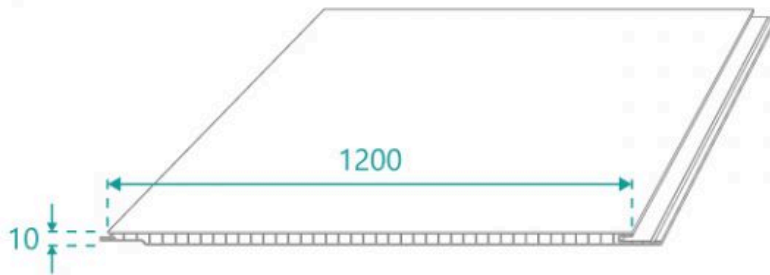

Shower Wall Panel Granada 1200

| S-2623