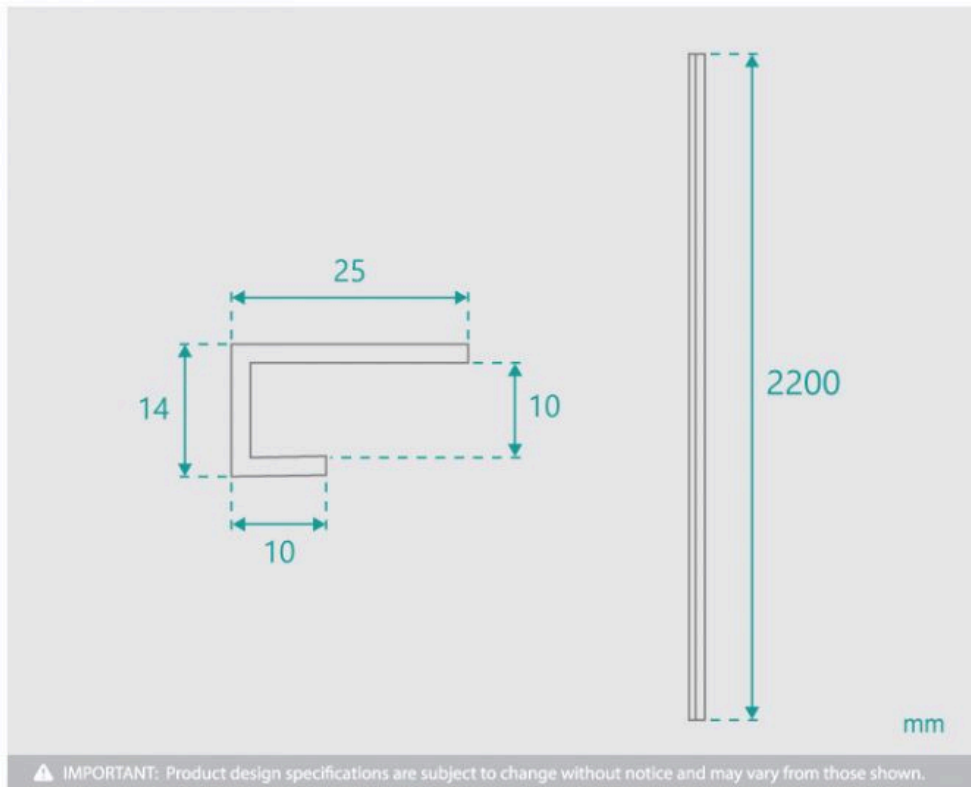

Shower Wall Panel Edge Trim White 2200

SKU#: S-2625

\$13.30

~~19~~

Size: 25 x 14 x 2200mm

Construction: PVC

Colour: White

Installation: To Fit Waterproof Wall Panels

Warranty: 5 Year Product Warranty

The Wall Panel Edge Trims are designed to finish off the span of wall panels in a professional way, similar to how a tile trim is used. They assist with water sealing the exposed and raw sides and top of the panels to ensure moisture is not entering the panel structure, whilst also giving the installation a nice, polished look. The trims are to be used in conjunction with the shower wall panels to create a full wall of protective lining for your shower and bathroom. Easy and flexible to install, these trims can be paired with the Shower Wall Panels in either 900mm or 1200mm wall panel system. They can be easily trimmed to size to suit your installation requirements.

A full wall of shower panels makes it easier to clean and maintain than a traditional tile wall. Cleaning becomes a breeze with no grout lines that can catch soap residue or chip away in time.

Shower Wall Panel Edge Trim White