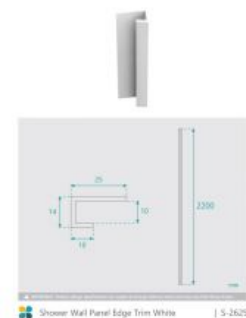

Shower Wall Panel Edge Trim White 2200

SKU#: S-2625

\$13.30

~~19~~

Size: 25 x 14 x 2200mm

Construction: PVC

Colour: White

Installation: To Fit Waterproof Wall Panels

Warranty: 5 Year Product Warranty

The Wall Panel Edge Trims are designed to finish off the span of wall panels in a professional way, similar to how a tile trim is used. They assist with water sealing the exposed and raw sides and top of the panels to ensure moisture is not entering the panel structure, whilst also giving the installation a nice, polished look. The trims are to be used in conjunction with the shower wall panels to create a full wall of protective lining for your shower and bathroom. Easy and flexible to install, these trims can be paired with the Shower Wall Panels in either 900mm or 1200mm wall panel system. They can be easily trimmed to size to suit your installation requirements.

A full wall of shower panels makes it easier to clean and maintain than a traditional tile wall. Cleaning becomes a breeze with no grout lines that can catch soap residue or chip away in time.

Shower Wall Panel Edge Trim White