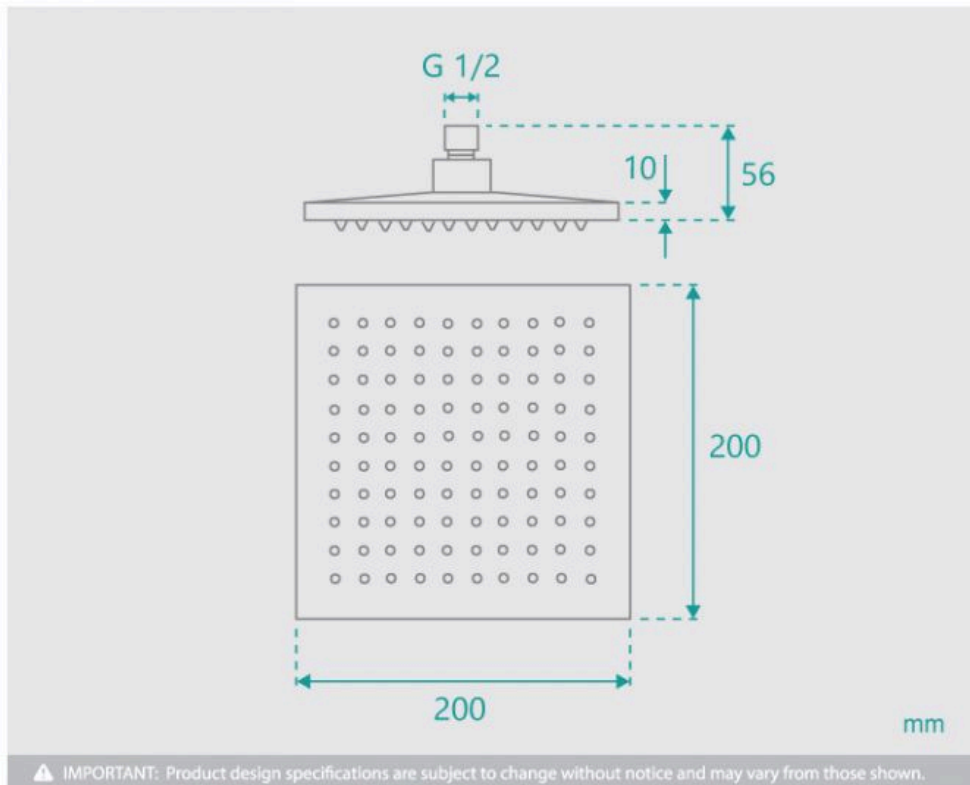

Quentin Square Brass Shower Head Black

SKU#: S-2013

\$125

Shower Head Size: 200mm x 200mm
Head Thickness: 10mm
Total Head Height: 56mm
Construction: Brass
Finish: Matte Black
Accreditation: AU Standard, WELS 9L/min 3 Star and Watermark
WELS Registration: S14997
Warranty: 7 Year Product Warranty

Wall mixers/diverters and shower arms can be purchased separately from our store.

Also available with round design.

▲ IMPORTANT: Product design specifications are subject to change without notice and may vary from those shown.