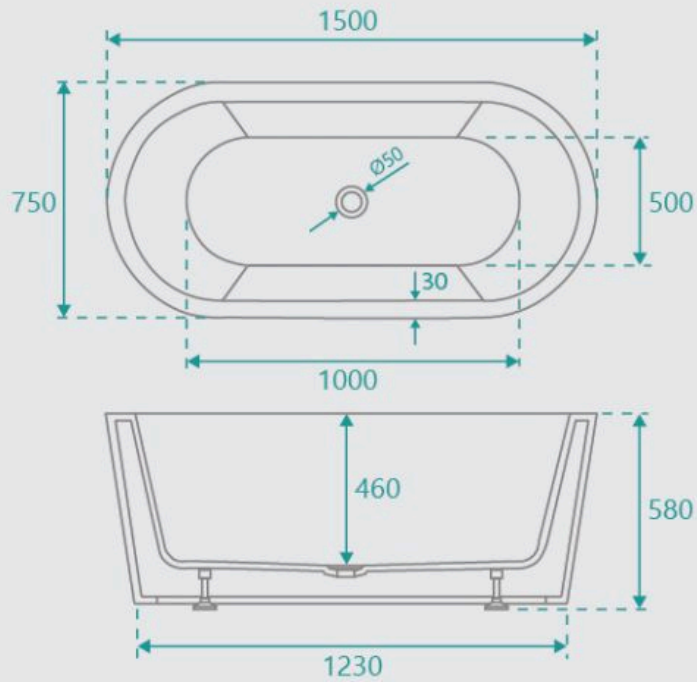

Harper 1500 Freestanding Bath Matte

| B-4047