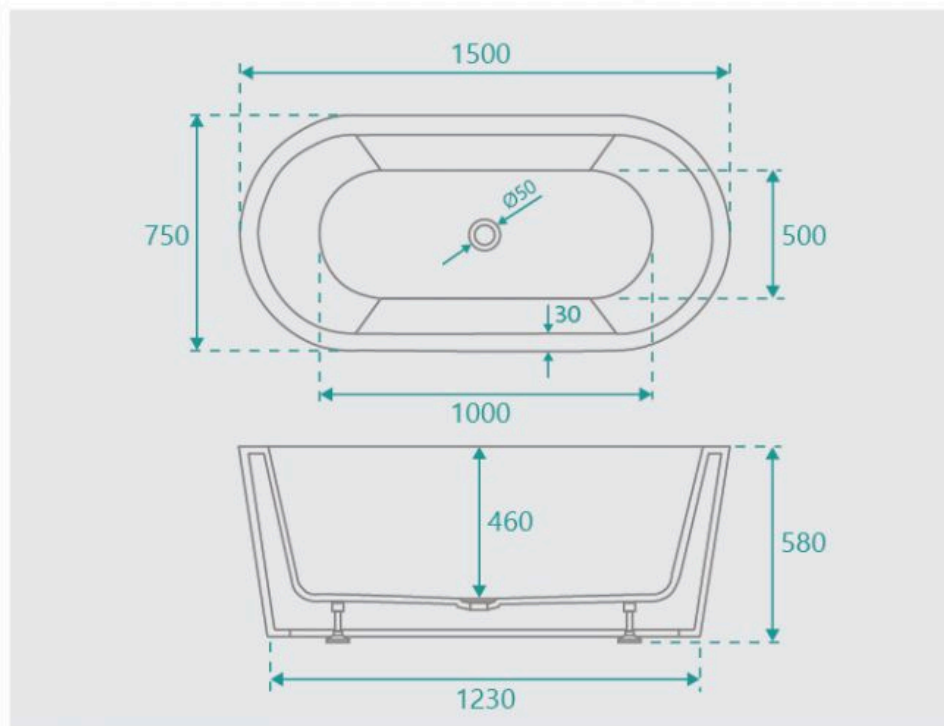

Harper 1500 Freestanding Bath Matte

| B-4048