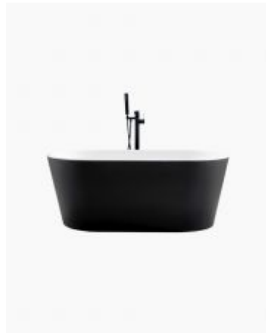

Key Features: High quality sanitary acrylic, double wall insulated for heat retention, easy installation, reinforced for durability

Finish: Matte Black

Overflow: No

Waste: Standard Plug & Waste included

Capacity: 256L

Warranty: 7 Year Product Warranty

Set your bathroom apart with this unique matte black freestanding bath. With a sophisticated matte black finish, this modern bathtub will be the natural focal point of any bathroom that is sure to stun all visitors to your home.

The matte black Harper Freestanding Bath possesses monochrome appeal and old-worldly charm. This unique bathtub will pay homage to the classic beauty of the early freestanding bath tub in a very modern depiction, for a stunning centrepiece in any lavish bathroom. With its luxurious ageless design, this beauty will instantly enhance your bathroom space.

#### Suits:

Retreat Bath Caddy Solid Ash Natural (A-8101)

Retreat Bath Caddy Solid Ash Walnut (A-8302)

Dekoda Bath Caddy Solid Ash Natural (A-8104)

Dekoda Bath Caddy Solid Ash Walnut (A-8300)

View our store to find a matching [vanity unit](#), [basin](#), [mirror](#), [basin](#) or [shower fixture](#) for your bathroom.