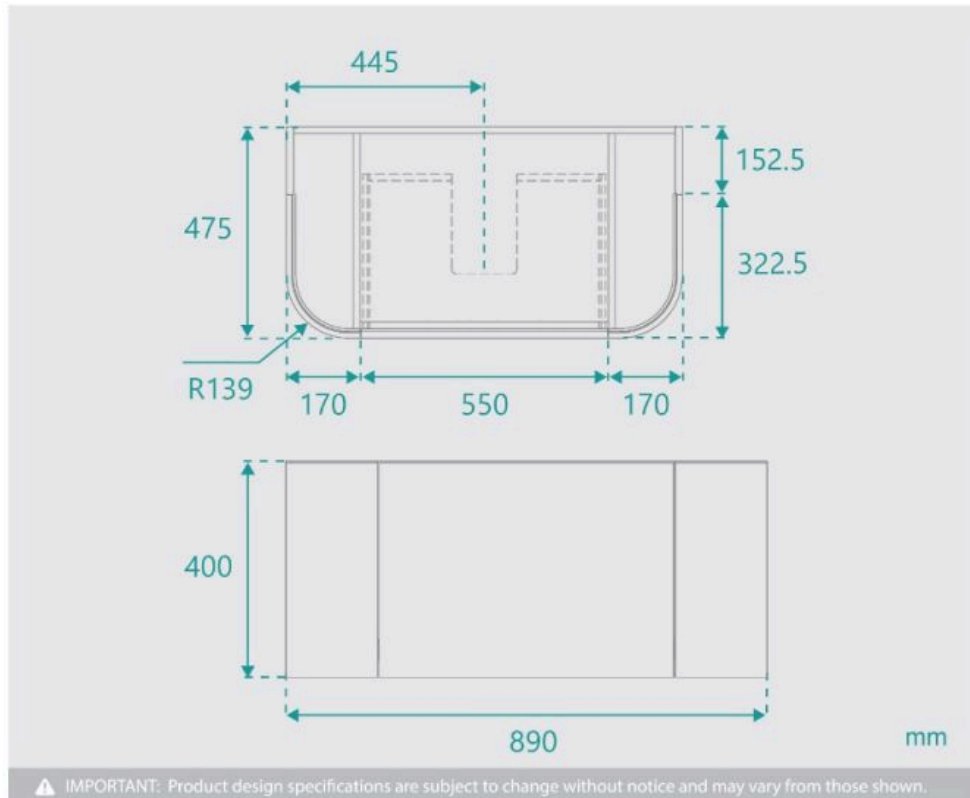

With two push to open side fluted curve doors that include internal shelves and small drawers available in the main draw face, no space is wasted in this deluxe vanity that will assist with your everyday bathroom needs. Constructed in moisture resistant Plywood & MDF, this wall mounted vanity brings a calming and welcoming ambience to your bathroom space.

**Please note that stone samples may differ from the actual product due to natural variations and batch differences. Colours displayed online may appear different due to screen settings. Standard stone benchtops are supplied without holes, allowing for installation flexibility. Custom stone benchtop orders will be dispatched within 15 business days.*

Bathroom, Vanities, Fluted Vanities, 900mm Vanities, White, Wall Mounted Vanities, Fluted Range, Small Joslin Vanities

Joslin 900 Matte White Cabinet

| J-2108