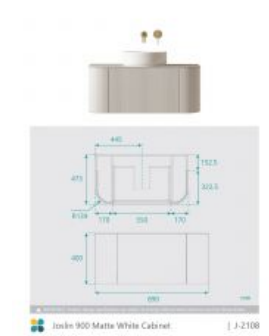

With two push to open side fluted curve doors that include internal shelves and small drawers available in the main draw face, no space is wasted in this deluxe vanity that will assist with your everyday bathroom needs. Constructed in moisture resistant Plywood & MDF, this wall mounted vanity brings a calming and welcoming ambience to your bathroom space.

Bathroom, Vanities, Fluted Vanities, 900mm Vanities, White, Wall Mounted Vanities, Fluted Range, Small Joslin Vanities

Joslin 900 Matte White Cabinet

| J-2108