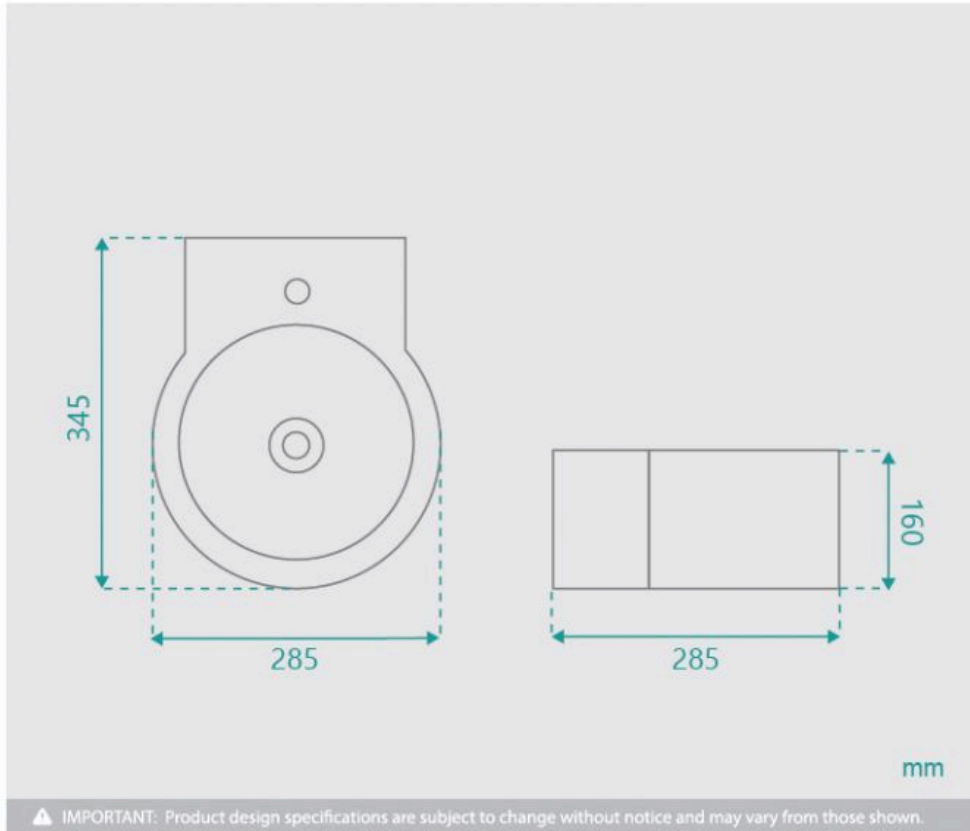

Catalina Wall Mounted Ceramic Basin

SKU#: RM-2002

From **\$129**

OVERFLOW CAP OPTION

BENCHTOP WASTE OPTION

BOTTLE TRAP OPTION

Basin Size: 345mm x 285mm x 160mm

Basin Type: Wall Mounted Basin

Construction: Ceramic

Finish: White High Gloss

Overflow Outlet: Yes

Waste Size: 32mm

Warranty: 5 Year Product Warranty

This wall mounted ceramic basins is a statement is modern and minimalist, it will transform your space into a modern simple and practical washroom.

This compact wall mounted basin is ideal for smaller rooms, including powder rooms, small ensuites and toilets.

TIP: Perfect for smaller rooms allowing more open space and assist in making the room appear bigger

Tap and waste are sold separately, view our recommendations when you add this item to your cart.

**Please note that for ceramic products, specifications must allow +/- 10 mm tolerance for manufacturing variance, it is recommended to use measurements of the actual product received. Colours displayed online may appear different due to screen settings.*