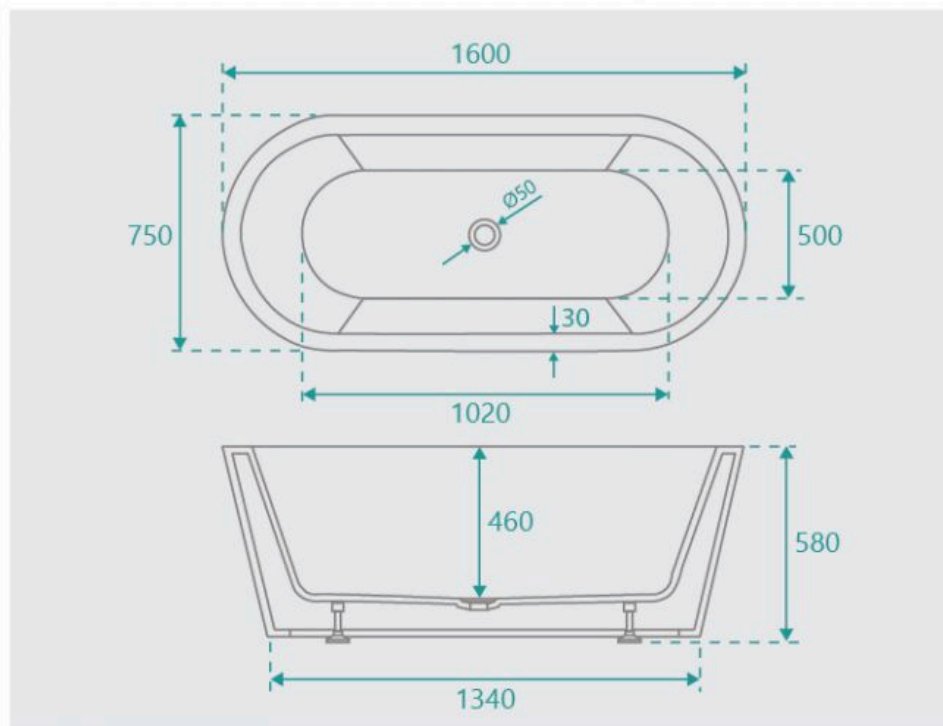

Harper 1600 Freestanding Bath Matte

| B-4049