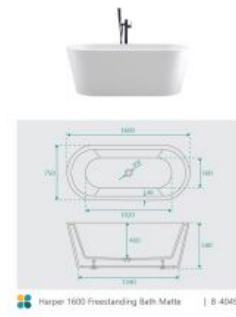

### BATH CADDY OPTION

Length: 1600mm

Width: 750mm

Height: 580mm

Installation: Freestanding

Configuration: Self-supporting base and frame with adjustable legs

Construction: Sanitary grade acrylic with solid fiberglass reinforcement

Key Features: High quality sanitary acrylic, double wall insulated for heat retention, easy installation, reinforced for durability

Finish: Matte White

Overflow: No

Waste: Standard Plug & Waste included

Capacity: 260L

#### Suits:

Retreat Bath Caddy Solid Ash Natural (A-8101)

Retreat Bath Caddy Solid Ash Walnut (A-8302)

Dekoda Bath Caddy Solid Ash Natural (A-8104)

Dekoda Bath Caddy Solid Ash Walnut (A-8300)

View our store to find a matching [vanity unit](#), [basin](#), [mirror](#), [basin or shower fixture](#) for your bathroom.