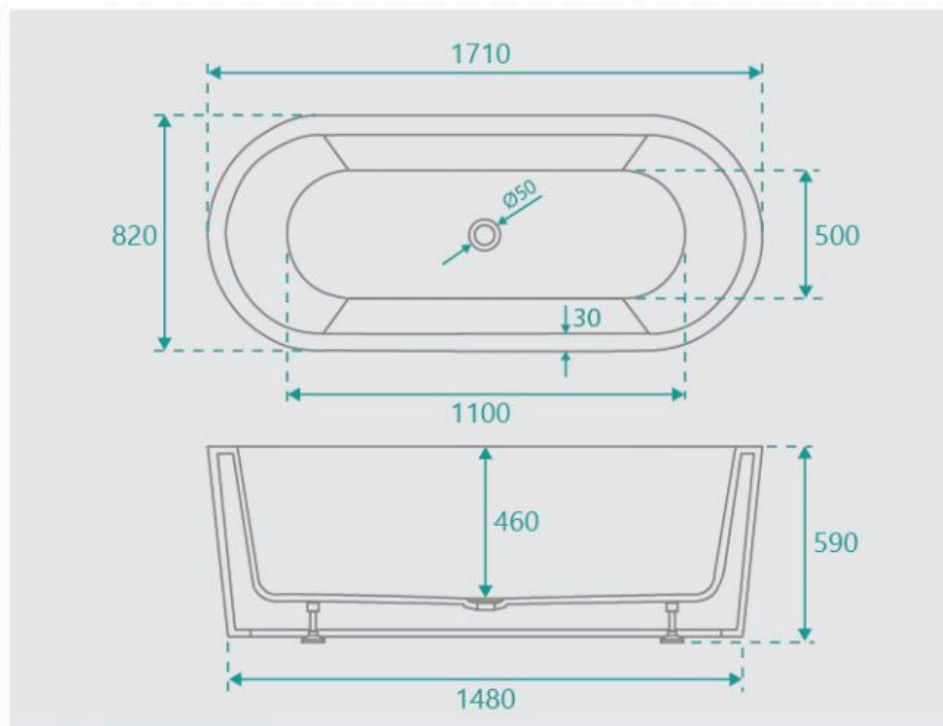

Harper 1700 Freestanding Bath Matte

| B-4050