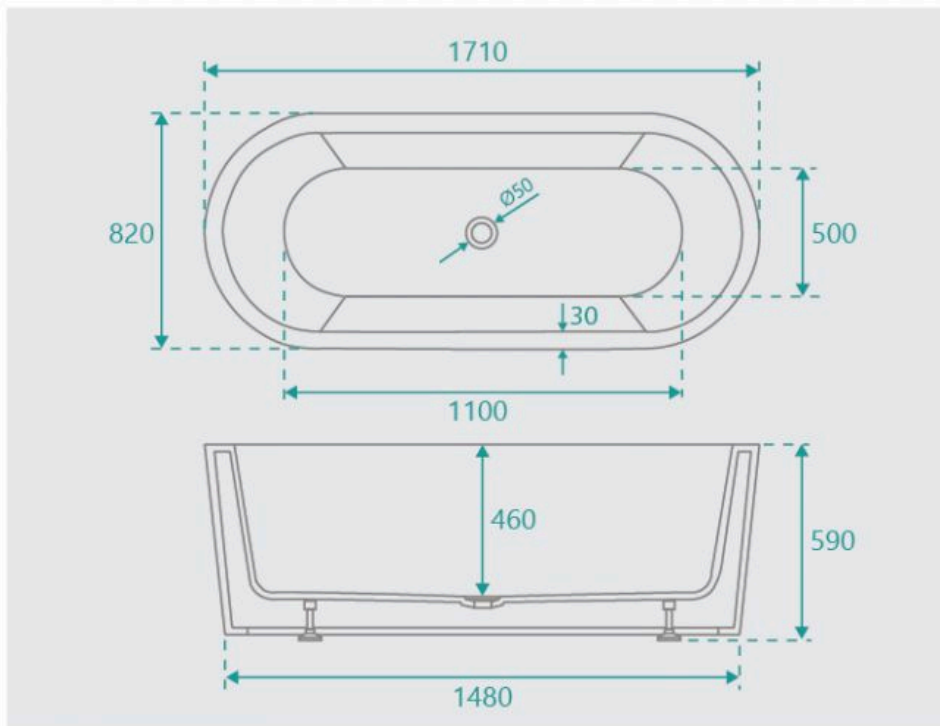

Harper 1700 Freestanding Bath Matte

| B-4051