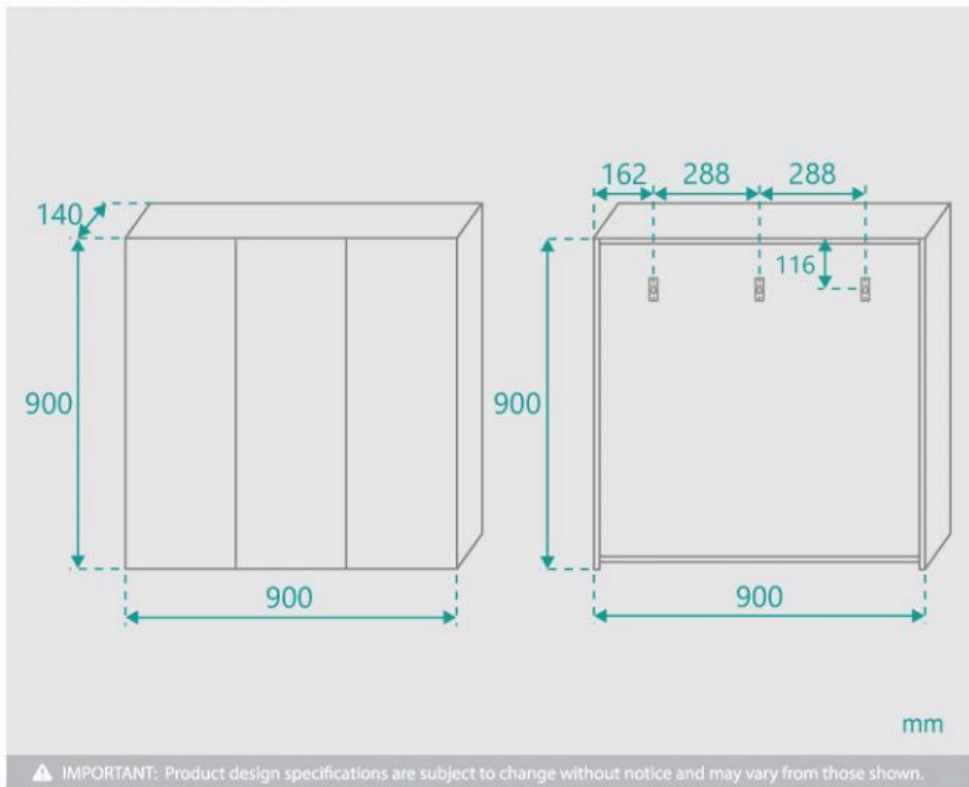

## Mirror Cabinet 900x900 3 Door

SKU#: M-2011

**\$309**

Installed Size: 900mm x 140mm x 900mm

Mirror: Corrosion Free

Doors: Soft Closing Mirror Doors

Colour: White High Gloss

Construction: Glass, MDF (pencil edge mirror), Fixing Screws Provided

Feature: Adjustable Shelves

Warranty: 2 Year Product Warranty

Our mirror cabinets are modern and streamlined, designed to suit all bathrooms and ensuites. This mirror cabinet is 900mm high offering extra storage space, the tall design provides a statement design.

Mirror Cabinet 900x900

| M-2011