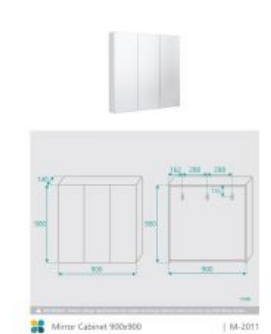

## Mirror Cabinet 900x900 3 Door

SKU#: M-2011

**\$309**

Installed Size: 900mm x 140mm x 900mm

Mirror: Corrosion Free

Doors: Soft Closing Mirror Doors

Colour: White High Gloss

Construction: Glass, MDF (pencil edge mirror), Fixing Screws Provided

Feature: Adjustable Shelves

Warranty: 2 Year Product Warranty

Our mirror cabinets are modern and streamlined, designed to suit all bathrooms and ensuites. This mirror cabinet is 900mm high offering extra storage space, the tall design provides a statement design.

Mirror Cabinet 900x900

| M-2011