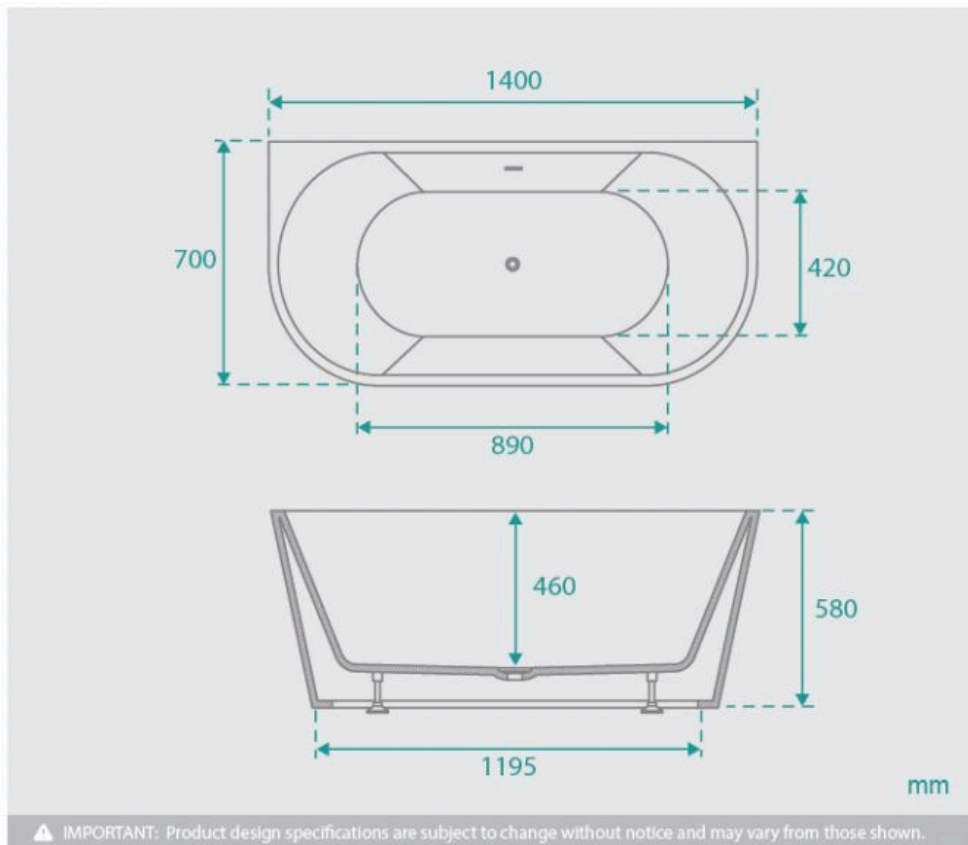

Harper Back to Wall 1400 Bath Matte

| B-4053