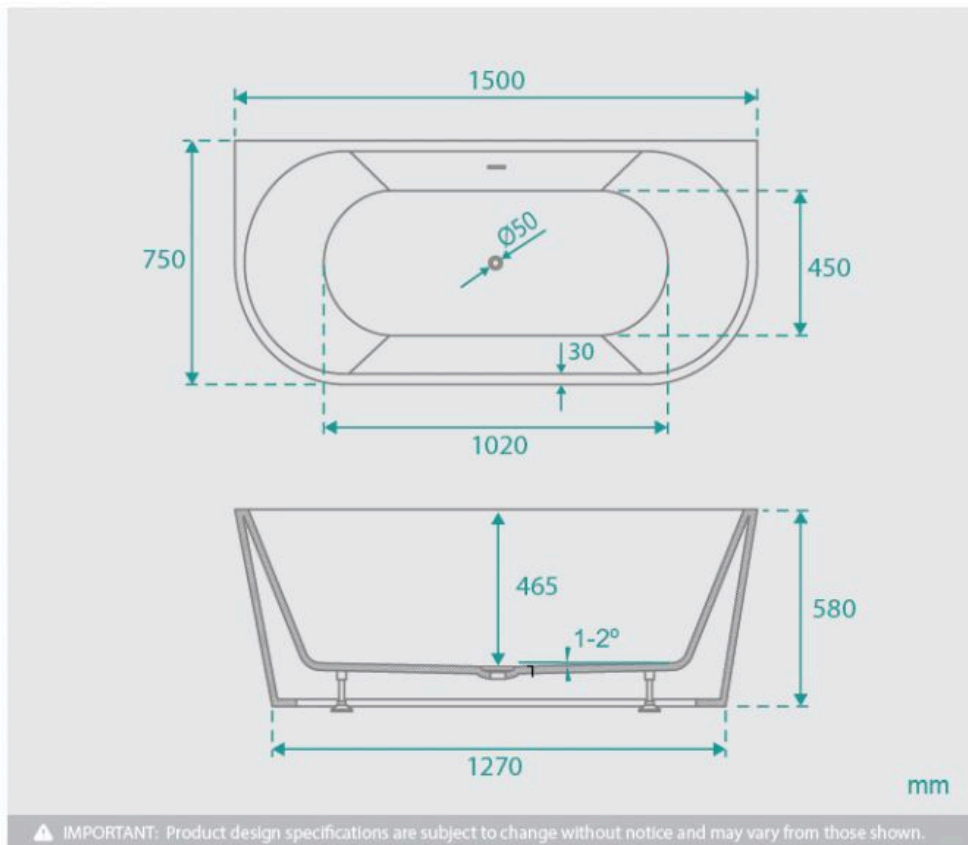

Harper Back to Wall 1500 Bath Matte

| B-4054