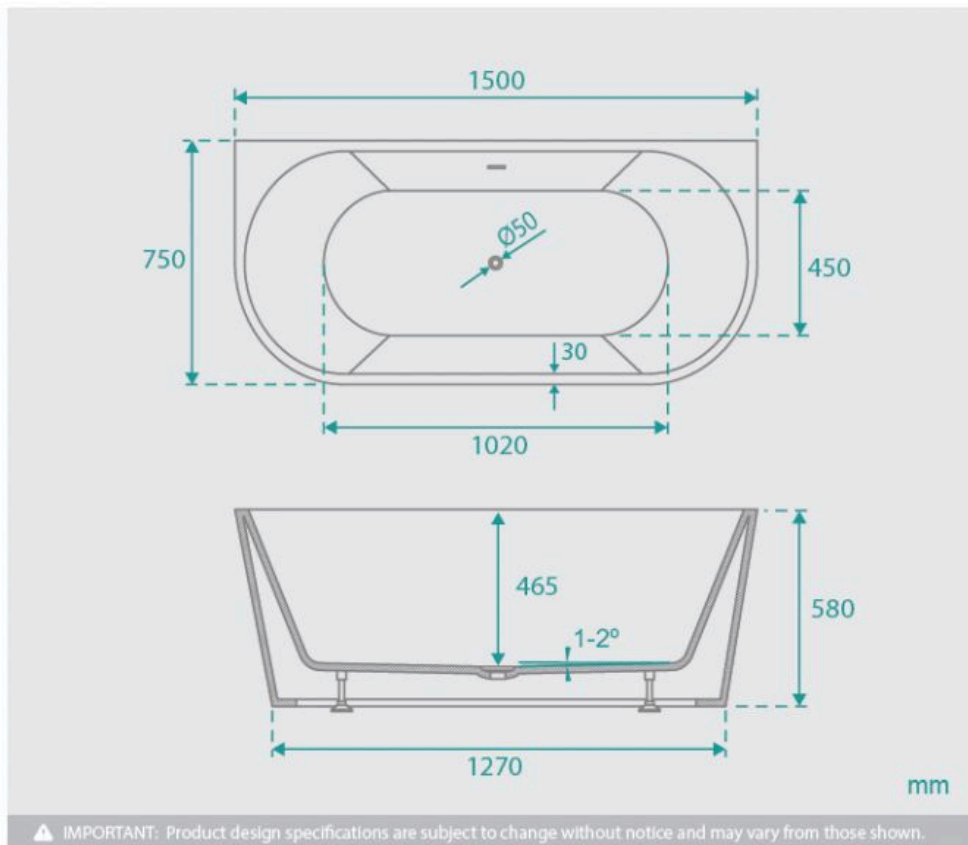

Harper Back to Wall 1500 Bath Matte

| B-4055