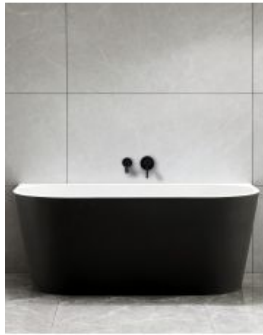

## Harper Back to Wall Bath 1500 Matte Black

SKU#: B-4055

**\$1,049.30**

~~\$1,499~~

### BATH CADDY OPTION

Length: 1500mm

Width: 750mm

Height: 580mm

Installation: Back to Wall

Configuration: Self-supporting base and frame with adjustable legs

Construction: Sanitary grade acrylic with solid fiberglass reinforcement

Warranty: 7 Year Product Warranty

For a modern look with a traditional design, you need to look no further than the matte black Harper 1500 Back to Wall Bath. Designed to be installed flush against the wall, this bath will ensure you have maximum room in your bathroom yet still benefit from the smooth lines and modern design of a freestanding bath. With a sophisticated and moody matte black finish, this bath brings elegance and contrast to your bathroom that is sure to create a wow effect. The modern twist on a back to wall bath means fewer surface areas to clean, and the corners provide a space to store soaps or bathroom products, all without compromising on style.

### Suits:

Retreat Bath Caddy Solid Ash Natural (A-8101)

Retreat Bath Caddy Solid Ash Walnut (A-8302)

Dekoda Bath Caddy Solid Ash Natural (A-8104)

Dekoda Bath Caddy Solid Ash Walnut (A-8300)

View our store to find a matching [vanity unit](#), [basin](#), [mirror](#), [basin or shower fixture](#) for your bathroom.