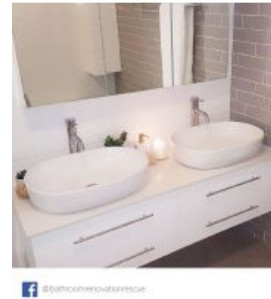

*Please note that stone and timber samples may differ from the actual product due to natural variations and batch differences. Colours displayed online may appear different due to screen settings. Standard stone and timber benchtops are supplied without holes, allowing for installation flexibility. Custom stone benchtop orders will be dispatched within 15 business days.

Vanities, 1500mm Vanities, White, Wall Mounted Vanities, Double Basin Vanities, Gloss, White, Mid Year Sale

▲ IMPORTANT: Product design specifications are subject to change without notice and may vary from those shown.