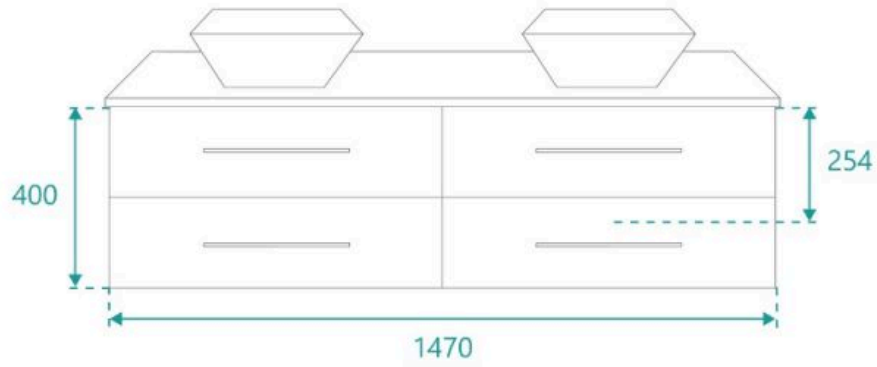

*Please note that stone and timber samples may differ from the actual product due to natural variations and batch differences. Colours displayed online may appear different due to screen settings. Standard stone and timber benchtops are supplied without holes, allowing for installation flexibility. Custom stone benchtop orders will be dispatched within 15 business days.

Vanities, 1500mm Vanities, White, Wall Mounted Vanities, Double Basin Vanities, Gloss, White, Mid Year Sale

▲ IMPORTANT: Product design specifications are subject to change without notice and may vary from those shown.