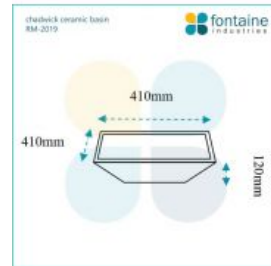

*Please note that stone and timber samples may differ from the actual product due to natural variations and batch differences. Colours displayed online may appear different due to screen settings. Standard stone and timber benchtops are supplied without holes, allowing for installation flexibility. Custom stone benchtop orders will be dispatched within 15 business days.

Vanities, 1500mm Vanities, White, Wall Mounted Vanities, Double Basin Vanities, Gloss, White, Mid Year Sale

▲ IMPORTANT: Product design specifications are subject to change without notice and may vary from those shown.