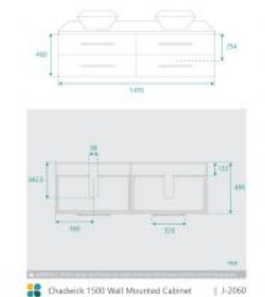

*Please note that stone and timber samples may differ from the actual product due to natural variations and batch differences. Colours displayed online may appear different due to screen settings. Standard stone and timber benchtops are supplied without holes, allowing for installation flexibility. Custom stone benchtop orders will be dispatched within 15 business days.

Vanities, 1500mm Vanities, White, Wall Mounted Vanities, Double Basin Vanities, Gloss, White, Mid Year Sale

▲ IMPORTANT: Product design specifications are subject to change without notice and may vary from those shown.