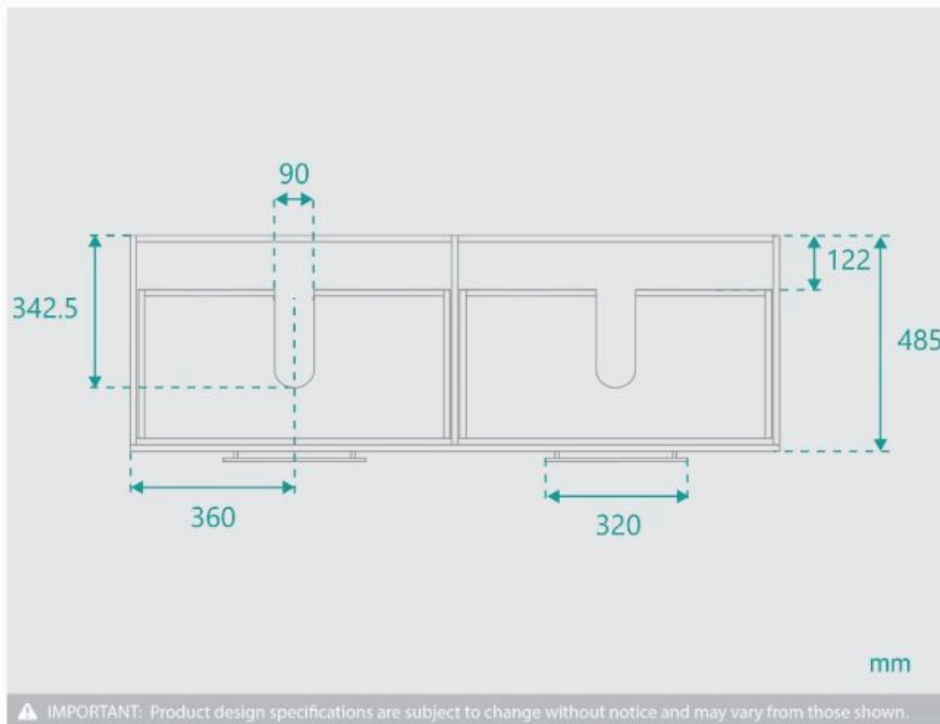

*Please note that stone and timber samples may differ from the actual product due to natural variations and batch differences. Colours displayed online may appear different due to screen settings. Standard stone and timber benchtops are supplied without holes, allowing for installation flexibility. Custom stone benchtop orders will be dispatched within 15 business days.

Vanities, 1500mm Vanities, White, Wall Mounted Vanities, Double Basin Vanities, Gloss, White, Mid Year Sale

▲ IMPORTANT: Product design specifications are subject to change without notice and may vary from those shown.