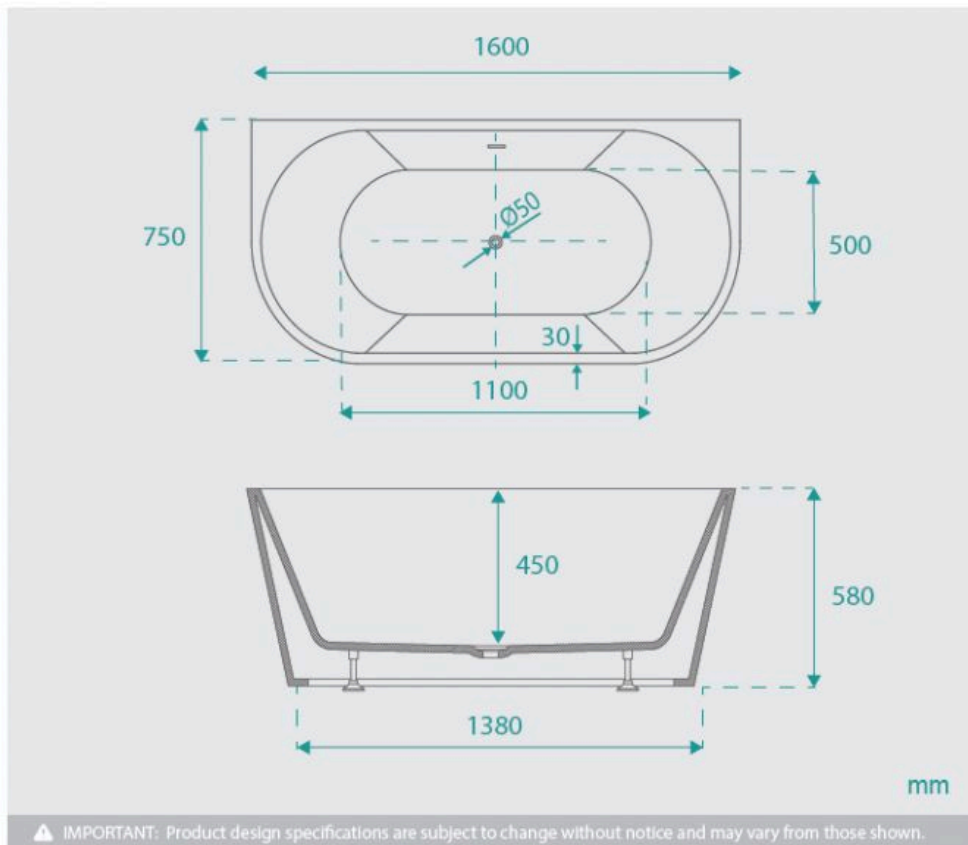

Harper Back to Wall 1600 Bath Matte White | B-4056