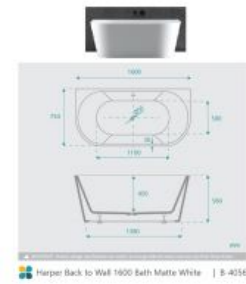

Height: 580mm

Installation: Back to Wall

Configuration: Self-supporting base and frame with adjustable legs

Construction: Sanitary grade acrylic with solid fiberglass reinforcement

Key Features: High quality sanitary acrylic, double wall insulated for heat retention, easy installation, reinforced for durability

Finish: Matte White

Overflow: No

Waste: Standard Plug & Waste included

Capacity: 260L

Warranty: 7 Year Product Warranty

For a modern look with a traditional design, you need look no further than the matte Harper 1600 Back to Wall Bath. Designed to be installed flush against the wall, this bath will ensure you have maximum room in your bathroom yet still benefit from the smooth lines and modern design of a freestanding bath. With a sophisticated and moody matte black finish, this bath brings elegance and contrast to your bathroom that is sure to create a wow effect. The modern twist on a back to wall bath means less surface areas to clean and the corners provide a space to store soaps or bathroom products, all without compromising on style.

Suits:

Retreat Bath Caddy Solid Ash Natural (A-8101)

Retreat Bath Caddy Solid Ash Walnut (A-8302)

Dekoda Bath Caddy Solid Ash Natural (A-8104)

Dekoda Bath Caddy Solid Ash Walnut (A-8300)

View our store to find a matching [vanity unit](#), [basin](#), [mirror](#), [basin or shower fixture](#) for your bathroom.