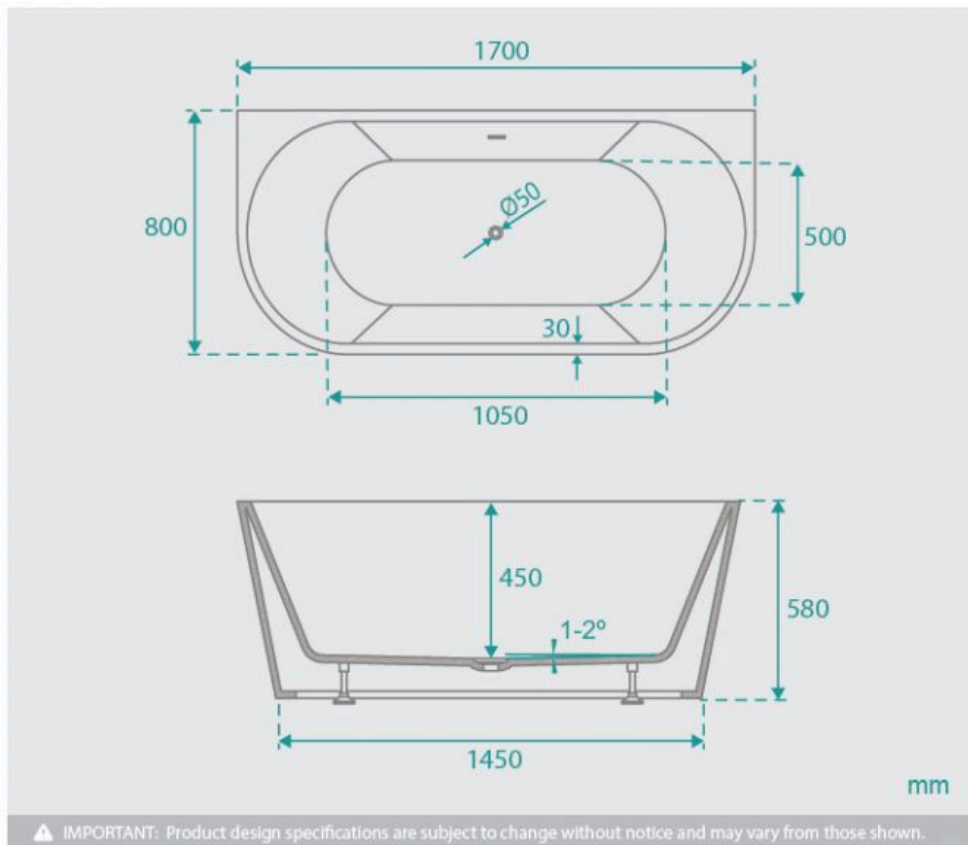

Harper Back to Wall 1700 Bath Matte

| B-4057