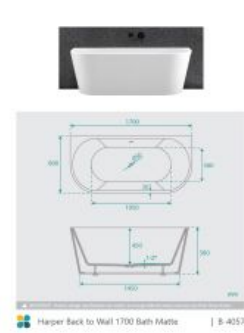

View our store to find a matching [vanity unit](#), [basin](#), [mirror](#), [basin or shower fixture](#) for your bathroom.